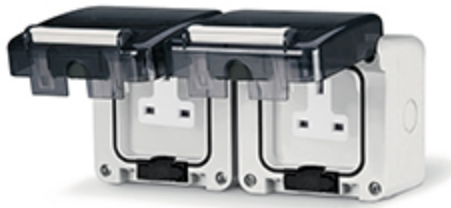

137.6002

DOUBLE UNSWITCHED SOCKET

DOUBLE UNSWITCHED SOCKET 13A M95x2
(195x95mm)

Product Approvals

TECHDATA		STANDARDS AND LAWS	
Colour	GREY	DIRECTIVE RoHS 2011/65/EU	[European Law] Restriction of the use of certain hazardous substances in electrical and electronic equipment
Commercial series	PROTECTA Series		
Product type	DOUBLE UNSWITCHED SOCKET		
Synthetical description	DOUBLE UNSWITCHED SOCKET		
Type	BRITISH BS1363		
Mounting version	SURFACE MOUNTING		
Protection degree	Splash proof		
Protection degree IP	IP66		
Material	THERMOPLASTIC		
Rated current	13A		
Rated voltage	250V		
Dimensions	M95x2(195x95mm)		