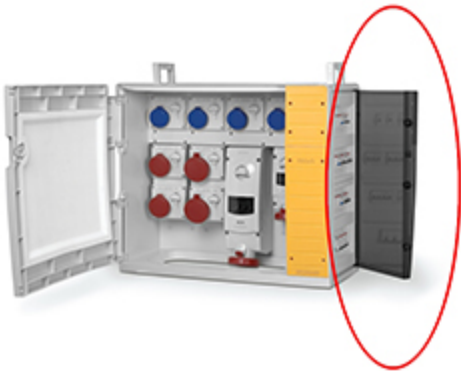

Product Technical Sheet

24 Aug 2023 09:23

658.0016

DOOR KIT

TINTED DOOR

Product Approvals

TECHDATA

Commercial series	MBX5
Product type	DOOR KIT
Synthetical description	DOOR KIT
Material	THERMOPLASTIC
Notes	TINTED DOOR
Suitable for	MBOX5