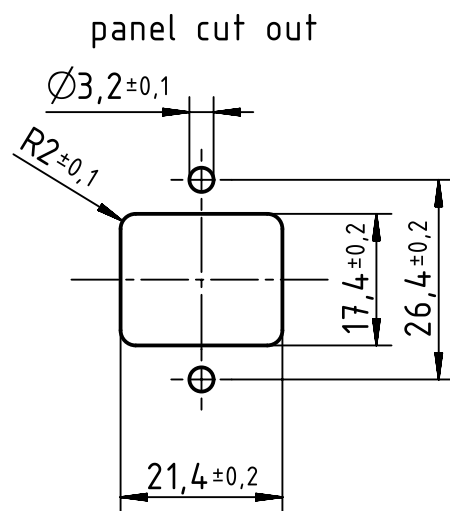

1 2 3 4 5 6

A

B

C

D

	All Dimensions in mm Original Size DIN A4		Scale 1:1	Free size tol.		Ref.
	All rights reserved Department EL PD		Created by MEYERLE	Inspected by SPILKERN	Standardisation RUETERA	Date 2019-02-05
HARTING Electric GmbH & Co. KG D-32339 Espelkamp			Title Han 1A-HBM			Doc-Key / ECM-Nr. 100808690/UGD/002/A 500000146685
			Type TB	Number 09 10 000 0300		Rev. A Page 1/1