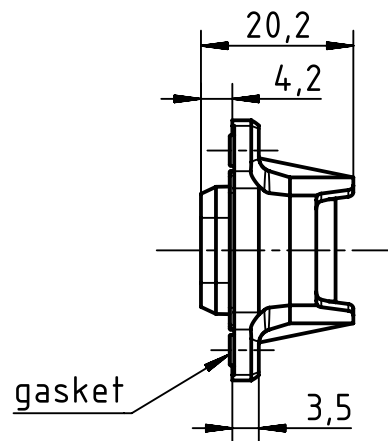

1 2 3 4 5 6

A

B

C

D

	All Dimensions in mm Original Size DIN A4		Scale 1:1	Free size tol.		Ref.
	All rights reserved Department EL PD		Created by MEYERLE	Inspected by SPILKERN	Standardisation RUETERA	Date 2019-02-05
HARTING Electric GmbH & Co. KG D-32339 Espelkamp			Title Han 1A-HBM			Doc-Key / ECM-Nr. 100808690/UGD/002/A 500000146685
			Type TB	Number 09 10 000 0300		Rev. A Page 1/1