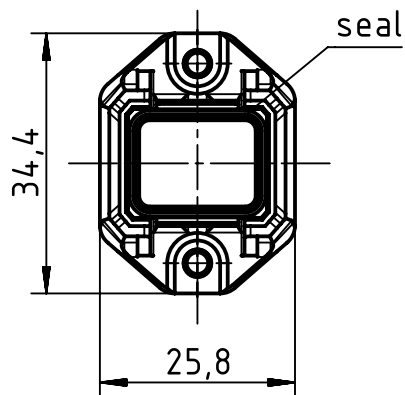

1 2 3 4 5 6

A

B

C

D

	All Dimensions in mm Original Size DIN A4		Scale 1:1	Free size tol.		Ref.
	All rights reserved Department EL PD		Created by MEYERLE	Inspected by SPILKERN	Standardisation RUETERA	Date 2019-02-05
HARTING Electric GmbH & Co. KG D-32339 Espelkamp			Title Han 1A-HBM			Doc-Key / ECM-Nr. 100808690/UGD/002/A 500000146685
			Type TB	Number 09 10 000 0300		Rev. A Page 1/1