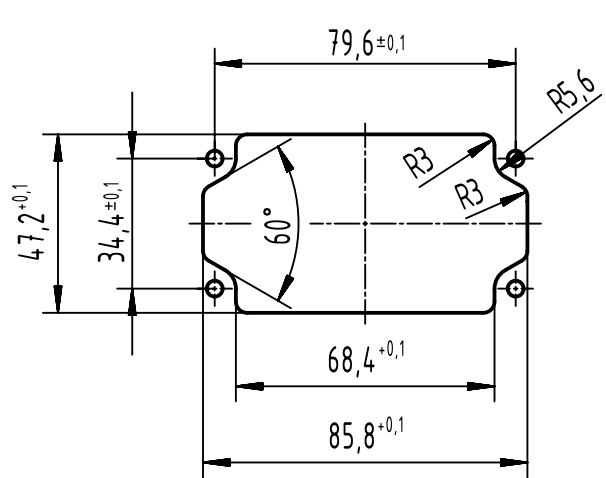

panel cut out
(1:2)

range of delivery: housing bulkhead mounting with gasket

	All Dimensions in mm Original Size DIN A4		Scale 1:1	Free size tol.		Ref.
						Sub.
	All rights reserved		Created by HELLMANN	Inspected by GERB	Standardisation	Date 2022-02-09
	Department EL PD					State Final Release
HARTING			Title Han-Yellock 60 bulkhead housing			Doc-Key / ECM-Nr. 100188627/UGD/005/C 500000211306
D-32339 Espelkamp			Type TB	Number 11 12 600 0301		Rev. C
						Page 1/1