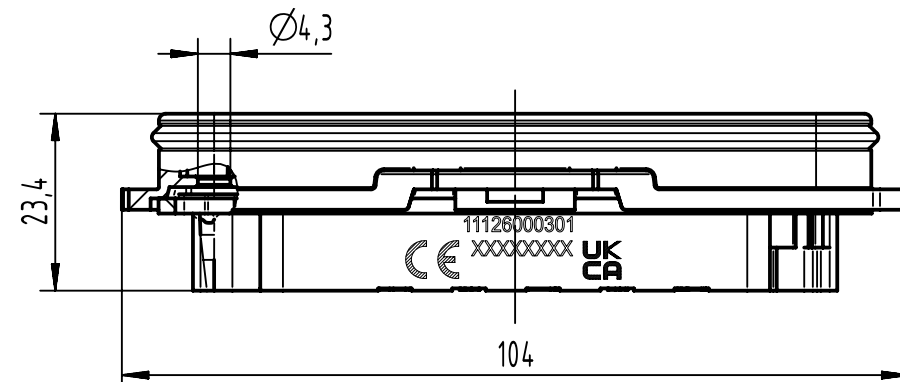

panel cut out
(1:2)

range of delivery: housing bulkhead mounting with gasket

	All Dimensions in mm Original Size DIN A4		Scale 1:1	Free size tol.		Ref.
						Sub.
	All rights reserved		Created by HELLMANN	Inspected by GERB	Standardisation	Date 2022-02-09
	Department EL PD					State Final Release
HARTING			Title Han-Yellock 60 bulkhead housing			Doc-Key / ECM-Nr. 100188627/UGD/005/C 500000211306
D-32339 Espelkamp			Type TB	Number 11 12 600 0301		Rev. C
						Page 1/1