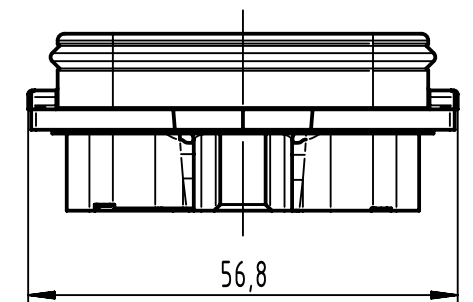

panel cut out
(1:2)

range of delivery: housing bulkhead mounting with gasket

	All Dimensions in mm Original Size DIN A4		Scale 1:1	Free size tol.		Ref.
						Sub.
	All rights reserved		Created by HELLMANN	Inspected by GERB	Standardisation	Date 2022-02-09
	Department EL PD					State Final Release
HARTING			Title Han-Yellock 60 bulkhead housing			Doc-Key / ECM-Nr. 100188627/UGD/005/C 500000211306
D-32339 Espelkamp			Type TB	Number 11 12 600 0301		Rev. C
						Page 1/1