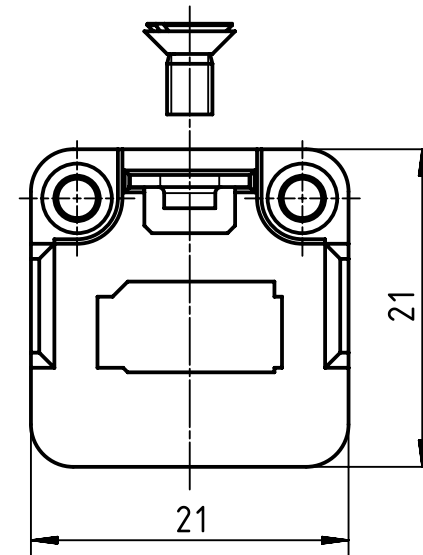

1 2 3 4 5 6

A

M3 screw  
enclosed separately

B

C

D

	All Dimensions in mm Original Size DIN A4		Scale 2:1	Free size tol.		Ref. Sub. TB 09 12 001 3071 v. 21.02.06	
		All rights reserved	Created by SPRENB	Inspected by RIEPE	Standardisation GARSKE	Date 2019-05-15	State Final Release
Department EL PD		Title Han Brid-Firewire-M Patchkabel				Doc-Key / ECM-Nr. 100102361/UGD/005/A 500000151709	
HARTING Electric GmbH & Co. KG D-32339 Espelkamp		Type TB	Number 09 12 001 3071			Rev. A	Page 1/1