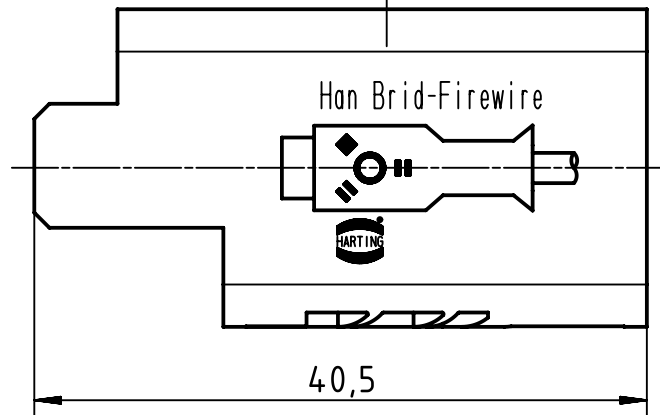

1 2 3 4 5 6

A

M3 screw  
enclosed separately

B

C

D

	All Dimensions in mm Original Size DIN A4		Scale 2:1	Free size tol.		Ref. Sub. TB 09 12 001 3071 v. 21.02.06	
		All rights reserved	Created by SPRENB	Inspected by RIEPE	Standardisation GARSKE	Date 2019-05-15	State Final Release
Department EL PD		Title Han Brid-Firewire-M Patchkabel				Doc-Key / ECM-Nr. 100102361/UGD/005/A 500000151709	
HARTING Electric GmbH & Co. KG D-32339 Espelkamp		Type TB	Number 09 12 001 3071			Rev. A	Page 1/1