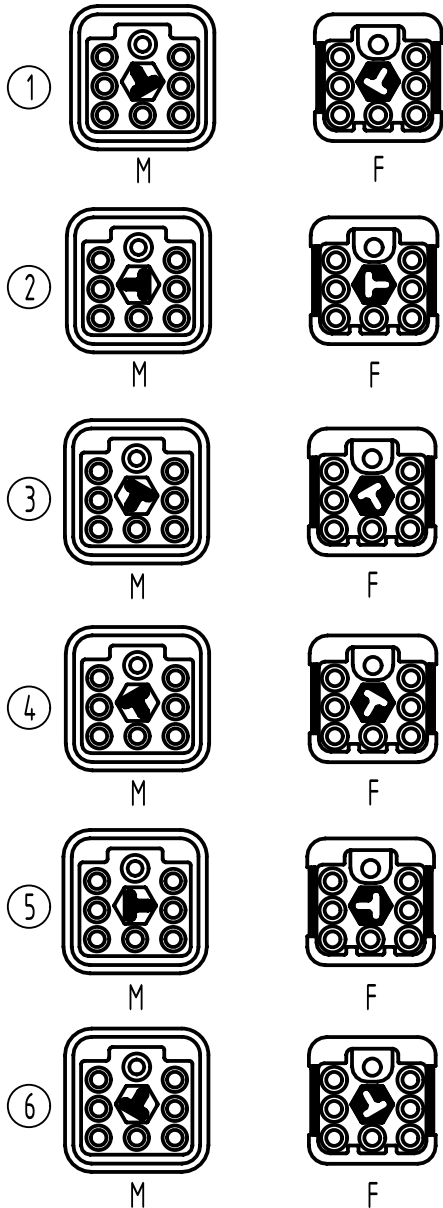

coding possibilities with
coding pin 09 12 000 9901

	All rights reserved Department EL PD	All Dimensions in mm Original Size DIN A4		Scale 2:1	Free size tol.	Ref. Sub.	
		Created by BALSAN	Inspected by 402602	Standardisation SAP_WFRT	Date 2022-10-17	State Final Release	
HARTING D-32339 Espelkamp		Title Han Q 7/0-M			Doc-Key / ECM-Nr. 100132517/UGD/007/C 500000227852		
		Type TB	Number 09 12 007 3001			Rev. C	Page 1/1