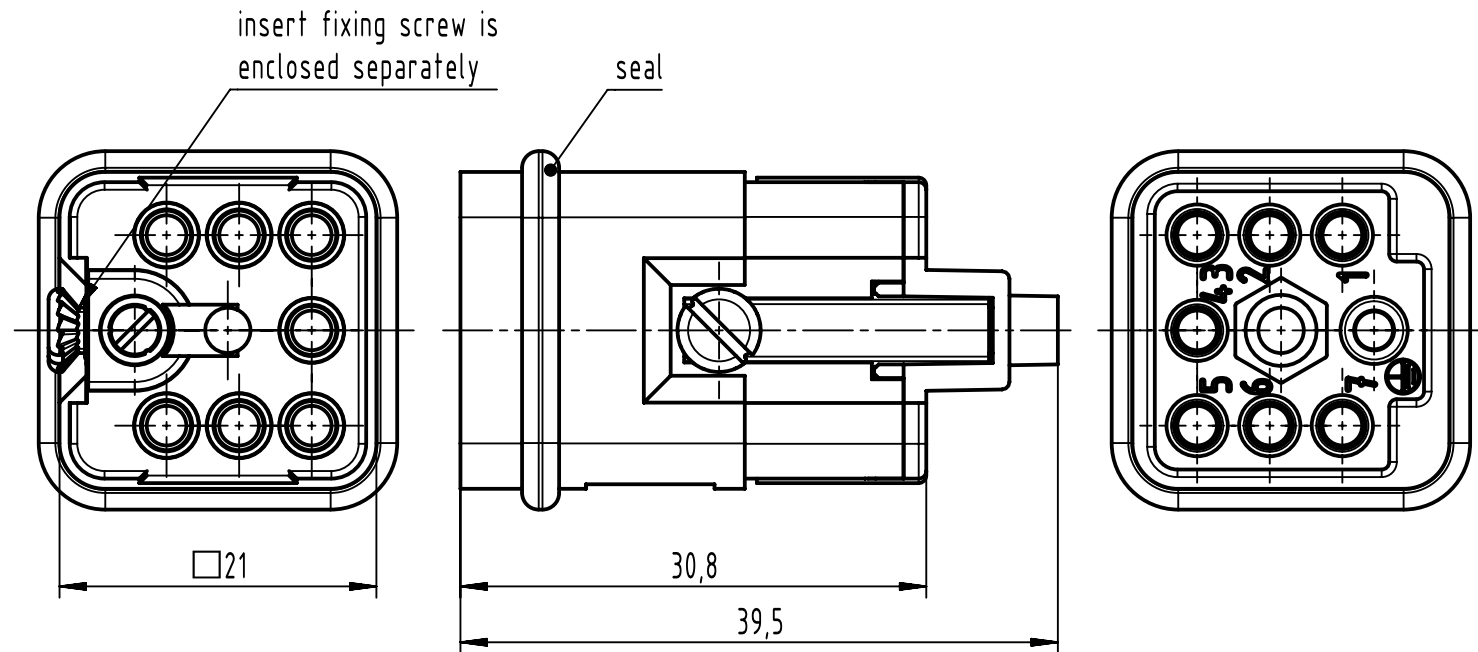

coding possibilities with
coding pin 09 12 000 9901

	All rights reserved Department EL PD	All Dimensions in mm Original Size DIN A4		Scale 2:1	Free size tol.	Ref. Sub.	
		Created by BALSAN	Inspected by 402602	Standardisation SAP_WFRT	Date 2022-10-17	State Final Release	
HARTING D-32339 Espelkamp		Title Han Q 7/0-M			Doc-Key / ECM-Nr. 100132517/UGD/007/C 500000227852		
		Type TB	Number 09 12 007 3001			Rev. C	Page 1/1