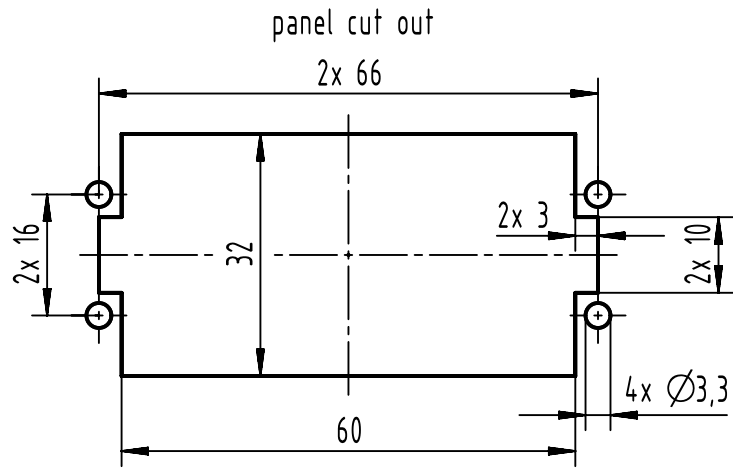

1 2 3 4 5 6

A

B

C

D

	All Dimensions in mm Original Size DIN A4		Scale 1:1	Free size tol.		Ref.
						Sub.
	All rights reserved		Created by BALSAN	Inspected by 402602	Standardisation	Date 2022-12-05
	Department EL PD		Title Han 16A-STI-C (17-32)			State Final Release
HARTING D-32339 Espelkamp			Type TB	Number 09 20 016 3011		Doc-Key / ECM-Nr. 100628773/UGD/007/D 500000231827
					Rev. D	Page 1/1