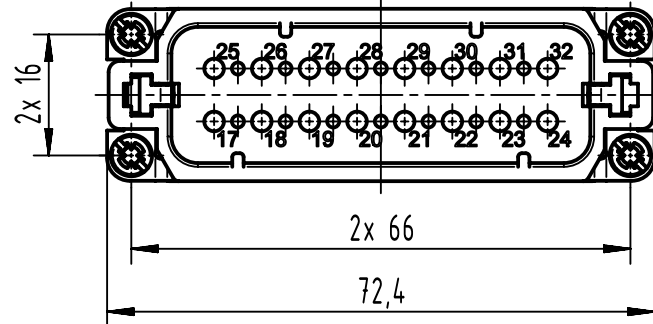

1 2 3 4 5 6

A

B

C

D

	All Dimensions in mm Original Size DIN A4		Scale 1:1	Free size tol.		Ref.
						Sub.
	All rights reserved		Created by BALSAN	Inspected by 402602	Standardisation	Date 2022-12-05
	Department EL PD		Title Han 16A-STI-C (17-32)			State Final Release
HARTING D-32339 Espelkamp			Type TB	Number 09 20 016 3011		Doc-Key / ECM-Nr. 100628773/UGD/007/D 500000231827
					Rev. D	Page 1/1