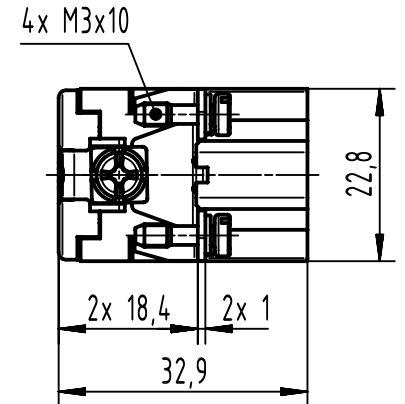

1 2 3 4 5 6

A

B

C

D

	All Dimensions in mm Original Size DIN A4		Scale 1:1	Free size tol.		Ref.
						Sub.
	All rights reserved		Created by BALSAN	Inspected by 402602	Standardisation	Date 2022-12-05
	Department EL PD		Title Han 16A-STI-C (17-32)			State Final Release
HARTING D-32339 Espelkamp			Type TB	Number 09 20 016 3011		Doc-Key / ECM-Nr. 100628773/UGD/007/D 500000231827
					Rev. D	Page 1/1