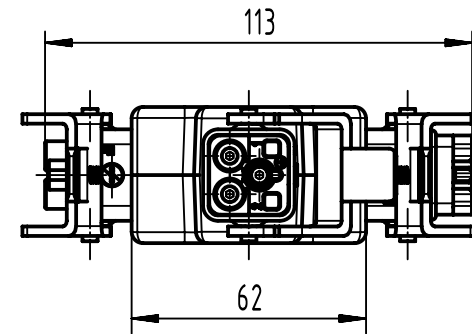

1 2 3 4 5 6

A

B

C

D

	All rights reserved Department EL PD	All Dimensions in mm Original Size DIN A4		Scale 1:2	Free size tol.	Ref.
		HARTING D-32339 Espelkamp	Created by HOLLERT	Inspected by RIEPE	Standardisation	Date 2023-02-07
Title Han Power T Q2/0 Customer-specific						Doc-Key / ECM-Nr. 100720671/UGD/006/E 500000236597
Type TB      Number 09 12 008 4759					Rev. E	Page 1/1