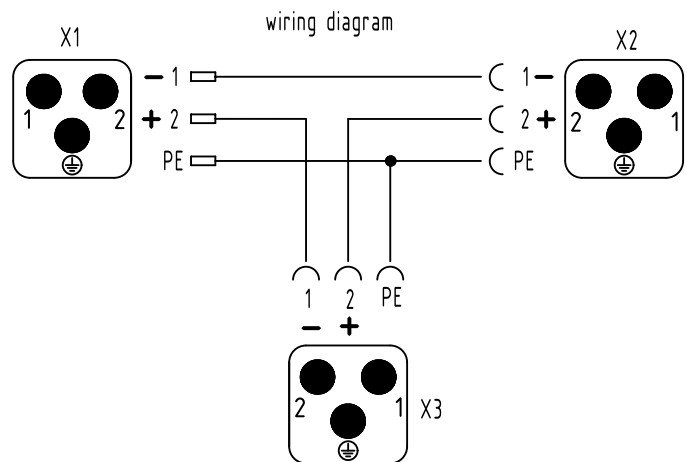

1 2 3 4 5 6

A

B

C

D

	All rights reserved Department EL PD	All Dimensions in mm Original Size DIN A4		Scale 1:2	Free size tol.	Ref.
		HARTING D-32339 Espelkamp	Created by HOLLERT	Inspected by RIEPE	Standardisation	Date 2023-02-07
Title Han Power T Q2/0 Customer-specific						Doc-Key / ECM-Nr. 100720671/UGD/006/E 500000236597
Type TB      Number 09 12 008 4759					Rev. E	Page 1/1