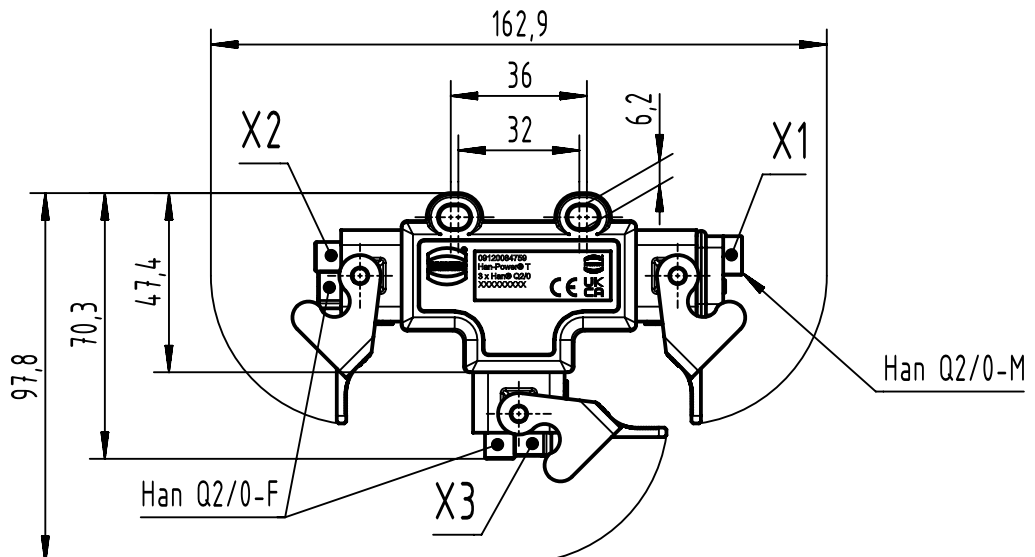

1 2 3 4 5 6

A

B

C

D

	All rights reserved Department EL PD	All Dimensions in mm Original Size DIN A4		Scale 1:2	Free size tol.	Ref.
		HARTING D-32339 Espelkamp	Created by HOLLERT	Inspected by RIEPE	Standardisation	Date 2023-02-07
Title Han Power T Q2/0 Customer-specific						Doc-Key / ECM-Nr. 100720671/UGD/006/E 500000236597
Type TB      Number 09 12 008 4759					Rev. E	Page 1/1