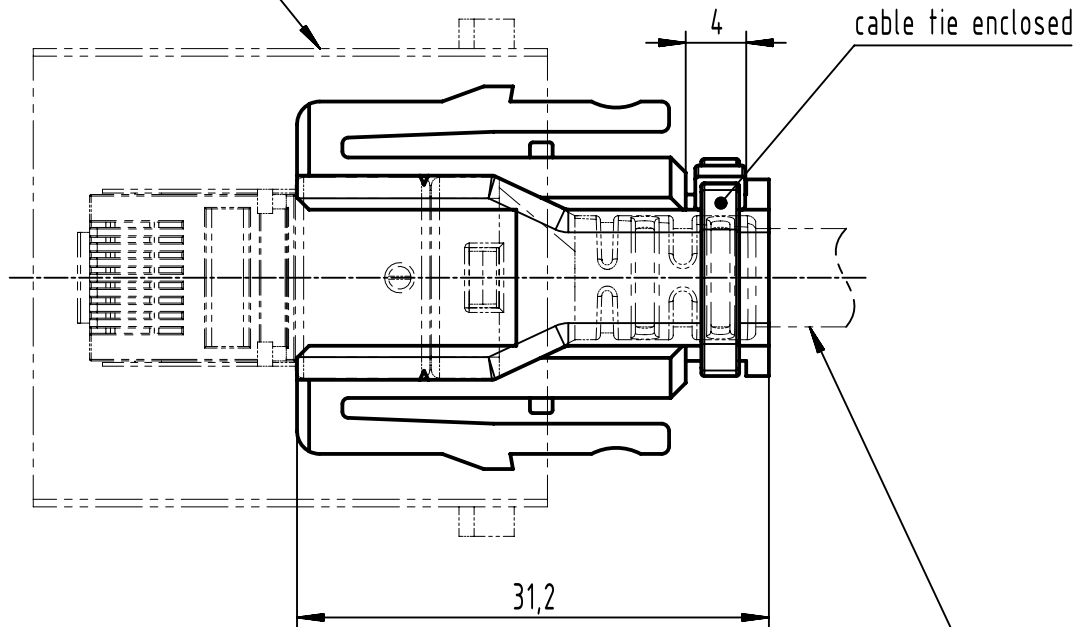

09 14 001 4623

acc. to Cat. 5e RJ45 patch cords 09 47 474 70xx
 acc. to Cat. 6 RJ45 patch cords 09 47 474 71xx
 acc. to module 09 14 001 4623

	All rights reserved Department EL PD	All Dimensions in mm Original Size DIN A4		Scale 2:1	Free size tol.		Ref. Sub.		
		Created by 100887	Inspected by RIEPE	Standardisation SAP_WFRT	Date 2022-04-28	State Final Release			
HARTING D-32339 Espelkamp		Title Adapter Han RJ45 module/RJ45 patch cable					Doc-Key / ECM-Nr. 100186327/UGD/003/F 500000216433		
		Type TB	Number 09 14 000 9966			Rev. F	Page 1/1		