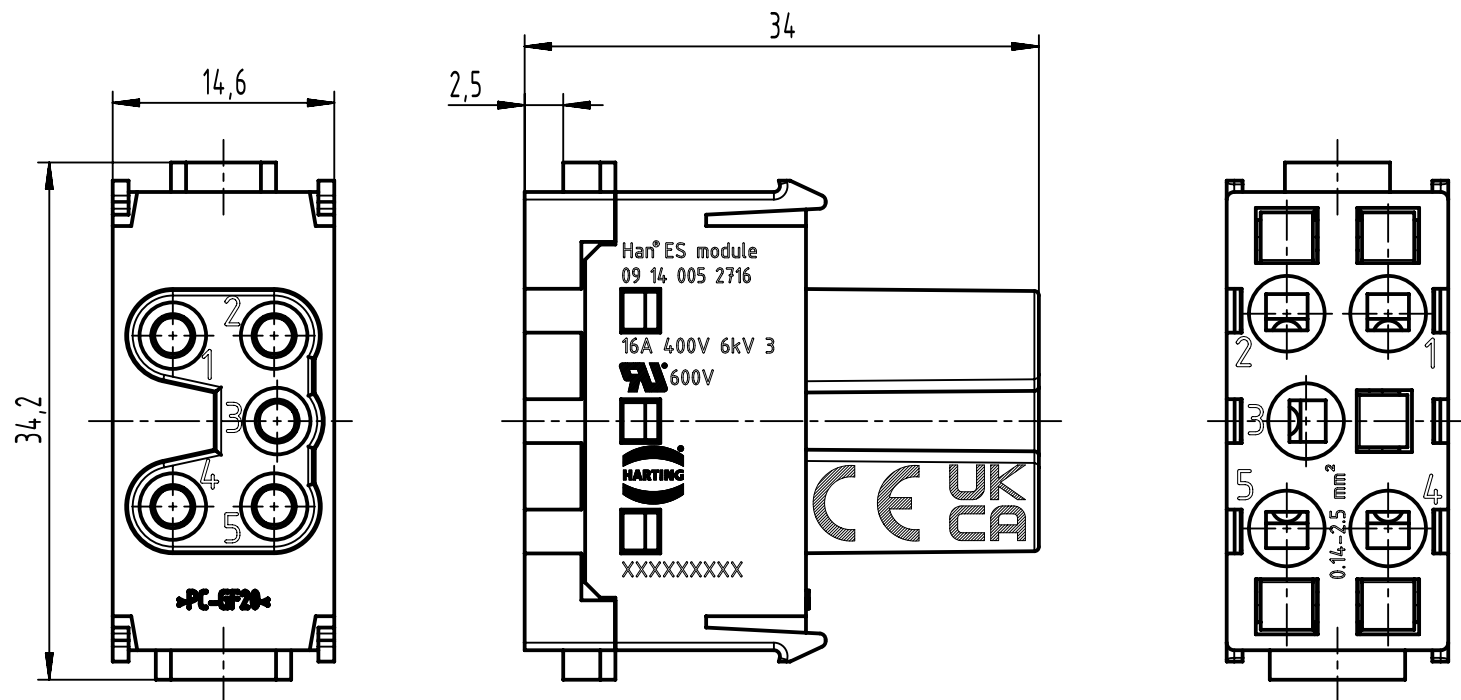

1 2 3 4 5 6

A

B

C

D

	All Dimensions in mm Original Size DIN A4		Scale 2:1	Free size tol.		Ref.		
						Sub.		
	All rights reserved		Created by HOLLERT	Inspected by SUNDERMEIER	Standardisation	Date 2022-12-13	State Final Release	
	Department EL PD		Title Han ES module, cage clamp female				Doc-Key / ECM-Nr. 100086537/UGD/010/D 500000231885	
HARTING D-32339 Espelkamp			Type TB	Number 09 14 005 2716			Rev. D	Page 1/1