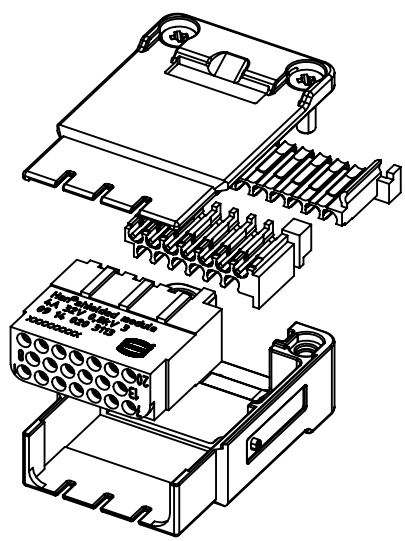

Kind of delivery: piece parts

	All Dimensions in mm Original Size DIN A4		Scale 2:1	Free size tol.		Ref.		
						Sub.		
	All rights reserved		Created by SPRENB	Inspected by RIEPE	Standardisation	Date 2023-04-17	State Final Release	
	Department EL PD		Title Han shielded module female				Doc-Key / ECM-Nr. 100217211/UGD/002/C 500000191243	
HARTING D-32339 Espelkamp			Type TB	Number 09 14 020 3113			Rev. C	Page 1/1