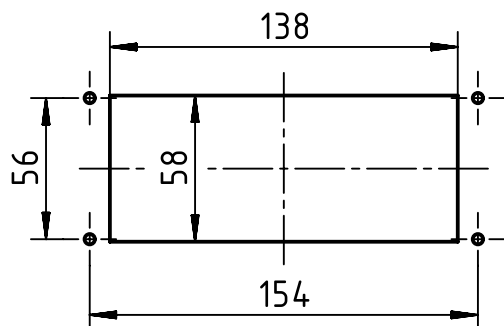

panel cut out (1:3)

	All rights reserved Department EL PD	All Dimensions in mm Original Size DIN A4		Scale 1:2	Free size tol.	Ref.
		Created by LONGL	Inspected by HEW	Standardisation RUETERA	Date 2018-05-28	State Final Release
HARTING (Zhuhai) Manufacturing Co., Ltd. 519085 Zhuhai, China		Title Han 24B HTE M32 PFT SL			Doc-Key / ECM-Nr. 100734348/UGD/001/B 500000135678	
		Type TB	Number 19 30 024 1131		Rev. B	Page 1/1