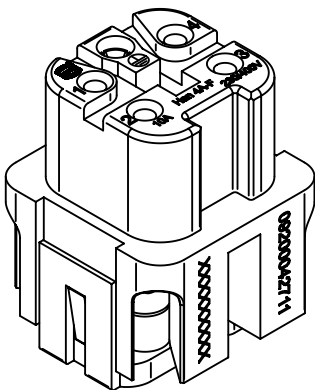

insert fixing screw M3x6
enclosed separately

A ↻ 180°

	All rights reserved Department EL PD HARTING Electric GmbH & Co. KG D-32339 Espelkamp	All Dimensions in mm Original Size DIN A4	Scale 2:1	Free size tol.	Ref. Sub.
		Created by SERBANA	Inspected by PRIESTER	Standardisation RUETERA	Date 2019-01-23
Title Han 4A-BU-S				Doc-Key / ECM-Nr. 100120378/UGD/005/B 500000118627	
Type TB		Number 09 20 004 2711			Rev. B
					Page 1/1