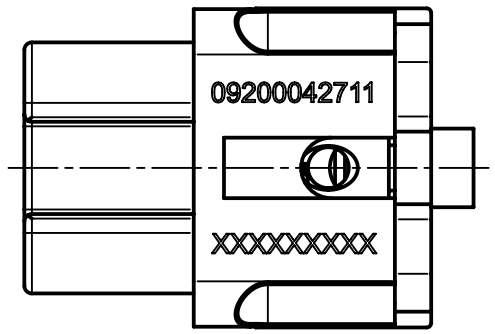

insert fixing screw M3x6
enclosed separately

A ↻ 180°

	All rights reserved Department EL PD HARTING Electric GmbH & Co. KG D-32339 Espelkamp	All Dimensions in mm Original Size DIN A4	Scale 2:1	Free size tol.	Ref. Sub.
		Created by SERBANA	Inspected by PRIESTER	Standardisation RUETERA	Date 2019-01-23
Title Han 4A-BU-S				Doc-Key / ECM-Nr. 100120378/UGD/005/B 500000118627	
Type TB		Number 09 20 004 2711			Rev. B
					Page 1/1