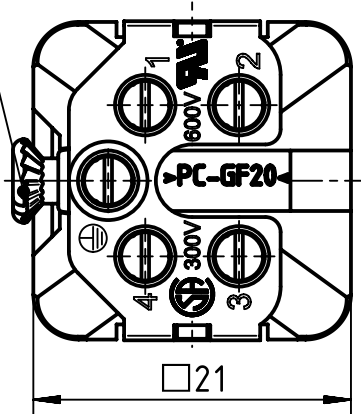

insert fixing screw M3x6
enclosed separately

A ↻ 180°

	All rights reserved Department EL PD HARTING Electric GmbH & Co. KG D-32339 Espelkamp	All Dimensions in mm Original Size DIN A4	Scale 2:1	Free size tol.	Ref. Sub.
		Created by SERBANA	Inspected by PRIESTER	Standardisation RUETERA	Date 2019-01-23
Title Han 4A-BU-S				Doc-Key / ECM-Nr. 100120378/UGD/005/B 500000118627	
Type TB		Number 09 20 004 2711			Rev. B
					Page 1/1