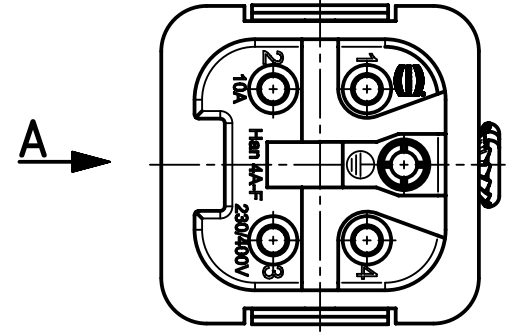

insert fixing screw M3x6
enclosed separately

A ↻ 180°

	All rights reserved Department EL PD HARTING Electric GmbH & Co. KG D-32339 Espelkamp	All Dimensions in mm Original Size DIN A4	Scale 2:1	Free size tol.	Ref. Sub.
		Created by SERBANA	Inspected by PRIESTER	Standardisation RUETERA	Date 2019-01-23
Title Han 4A-BU-S				Doc-Key / ECM-Nr. 100120378/UGD/005/B 500000118627	
Type TB		Number 09 20 004 2711			Rev. B
					Page 1/1