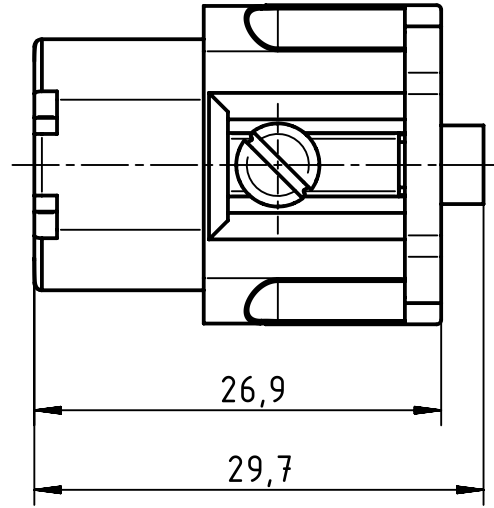

insert fixing screw M3x6
enclosed separately

A ↻ 180°

	All rights reserved Department EL PD HARTING Electric GmbH & Co. KG D-32339 Espelkamp	All Dimensions in mm Original Size DIN A4	Scale 2:1	Free size tol.	Ref. Sub.
		Created by SERBANA	Inspected by PRIESTER	Standardisation RUETERA	Date 2019-01-23
Title Han 4A-BU-S				Doc-Key / ECM-Nr. 100120378/UGD/005/B 500000118627	
Type TB		Number 09 20 004 2711			Rev. B
					Page 1/1