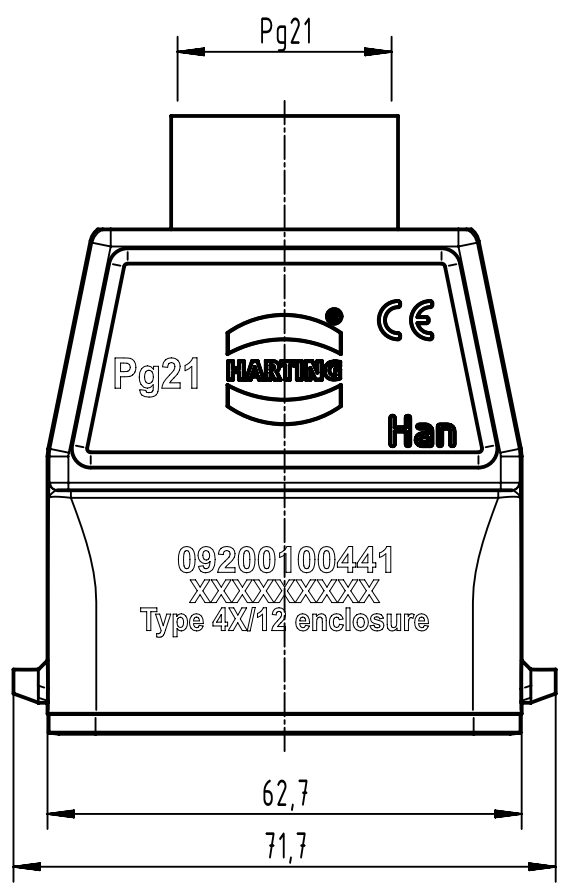

1 2 3 4 5 6

A
B
C
D

	All Dimensions in mm Original Size DIN A4		Scale 1:1	Free size tol.		Ref. Sub.	
		All rights reserved	Created by SPRENB	Inspected by GERB	Standardisation	Date 2021-07-16	State Final Release
Department EL PD		Title Han 10A-HTE-HC-for SL-Pg21				Doc-Key / ECM-Nr. 100189394/UGD/004/E 500000191659	
HARTING D-32339 Espelkamp		Type TB	Number 09 20 010 0441			Rev. E	Page 1/1