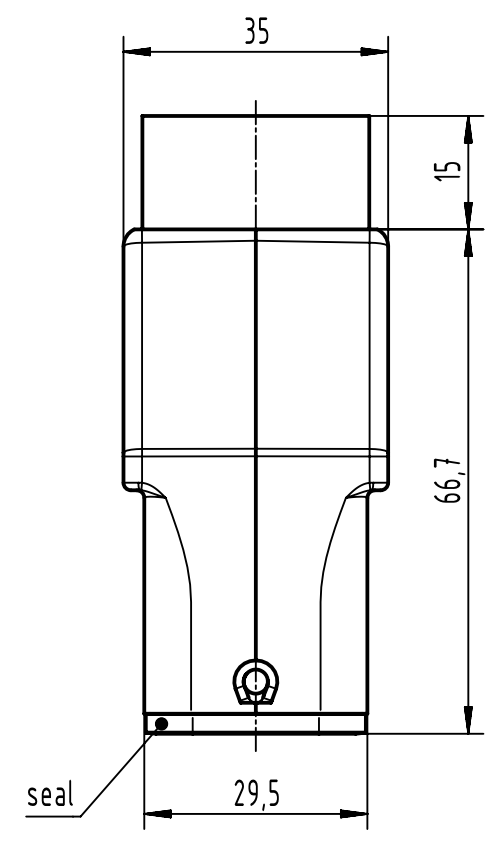

1 2 3 4 5 6

A
B
C
D

	All Dimensions in mm Original Size DIN A4		Scale 1:1	Free size tol.		Ref. Sub.	
		All rights reserved	Created by SPRENB	Inspected by GERB	Standardisation	Date 2021-07-16	State Final Release
Department EL PD		Title Han 10A-HTE-HC-for SL-Pg21				Doc-Key / ECM-Nr. 100189394/UGD/004/E 500000191659	
HARTING D-32339 Espelkamp		Type TB	Number 09 20 010 0441			Rev. E	Page 1/1