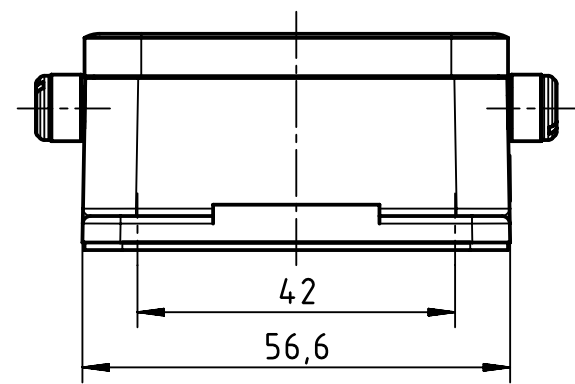

1 2 3 4 5 6

A

B

C

D

	All rights reserved		Created by HELLMANN		Inspected by GERB		Standardisation GARSKE		Date 2020-09-11		State Final Release	
	Department EL PD		Title Han A Base Panel for Central Lever		Type TB		Number 09 20 032 0381		Doc-Key / ECM-Nr. 100127295/UGD/003/C 500000179278		Rev. C	Page 1/1
 All Dimensions in mm Original Size DIN A4			Scale 1:1		Free size tol.		Ref.		Sub.			
HARTING Electric GmbH & Co. KG D-32339 Espelkamp												