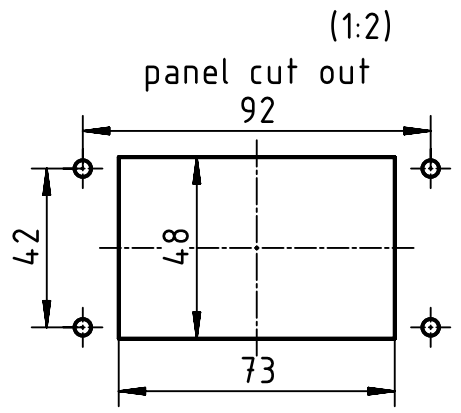

1 2 3 4 5 6

A

B

C

D

	All rights reserved		Created by HELLMANN		Inspected by GERB		Standardisation GARSKE		Date 2020-09-11		State Final Release	
	Department EL PD		Title Han A Base Panel for Central Lever		Type TB		Number 09 20 032 0381		Doc-Key / ECM-Nr. 100127295/UGD/003/C 500000179278		Rev. C	Page 1/1
 All Dimensions in mm Original Size DIN A4			Scale 1:1		Free size tol.		Ref.		Sub.			
HARTING Electric GmbH & Co. KG D-32339 Espelkamp												