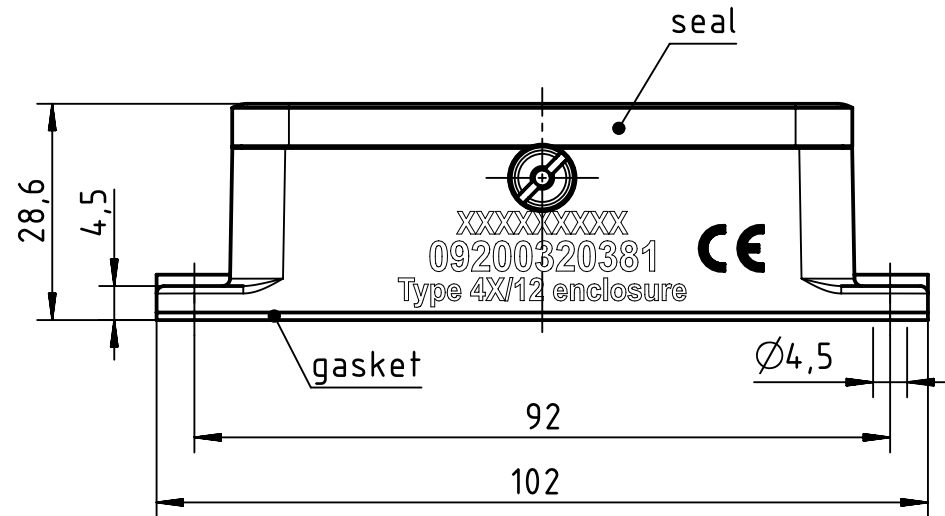

1 2 3 4 5 6

A

B

C

D

	All rights reserved		Created by HELLMANN		Inspected by GERB		Standardisation GARSKE		Date 2020-09-11		State Final Release	
	Department EL PD		Title Han A Base Panel for Central Lever		Type TB		Number 09 20 032 0381		Doc-Key / ECM-Nr. 100127295/UGD/003/C 500000179278		Rev. C	Page 1/1
 All Dimensions in mm Original Size DIN A4			Scale 1:1		Free size tol.		Ref.		Sub.			
HARTING Electric GmbH & Co. KG D-32339 Espelkamp												