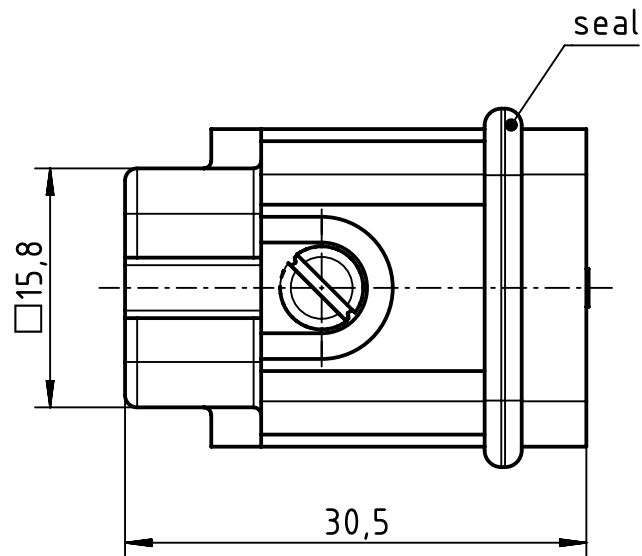

1 2 3 4 5 6

A

B

C

D

insert fixing screw
enclosed separately

	All Dimensions in mm Original Size DIN A4		Scale 2:1	Free size tol.		Ref.
						Sub.
	All rights reserved		Created by HELLMANN	Inspected by RIEPE	Standardisation RUETERA	Date 2020-05-14
	Department EL PD					State Final Release
HARTING Electric GmbH & Co. KG D-32339 Espelkamp			Title Han 7D-M			Doc-Key / ECM-Nr. 100172742/UGD/008/A 500000171673
			Type TB	Number 09 21 007 3001		Rev. A
						Page 1/1