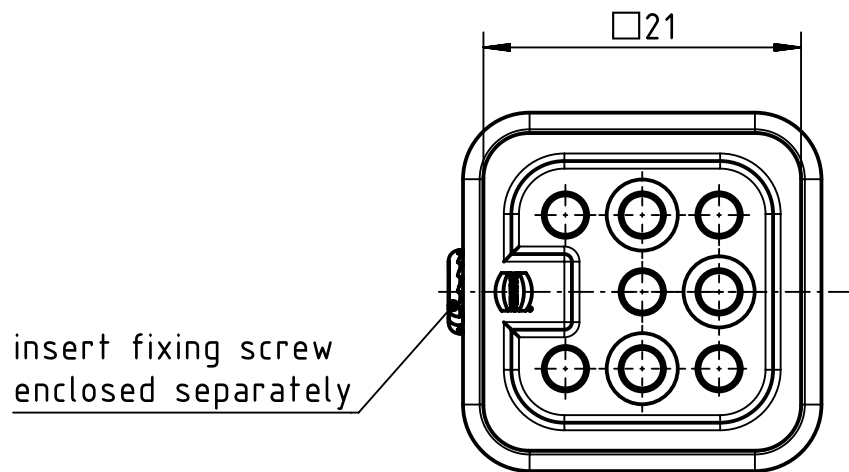

1 2 3 4 5 6

A

B

C

D

insert fixing screw
enclosed separately

	All Dimensions in mm Original Size DIN A4		Scale 2:1	Free size tol.		Ref.
						Sub.
	All rights reserved		Created by HELLMANN	Inspected by RIEPE	Standardisation RUETERA	Date 2020-05-14
	Department EL PD					State Final Release
HARTING Electric GmbH & Co. KG D-32339 Espelkamp			Title Han 7D-M			Doc-Key / ECM-Nr. 100172742/UGD/008/A 500000171673
			Type TB	Number 09 21 007 3001		Rev. A
						Page 1/1