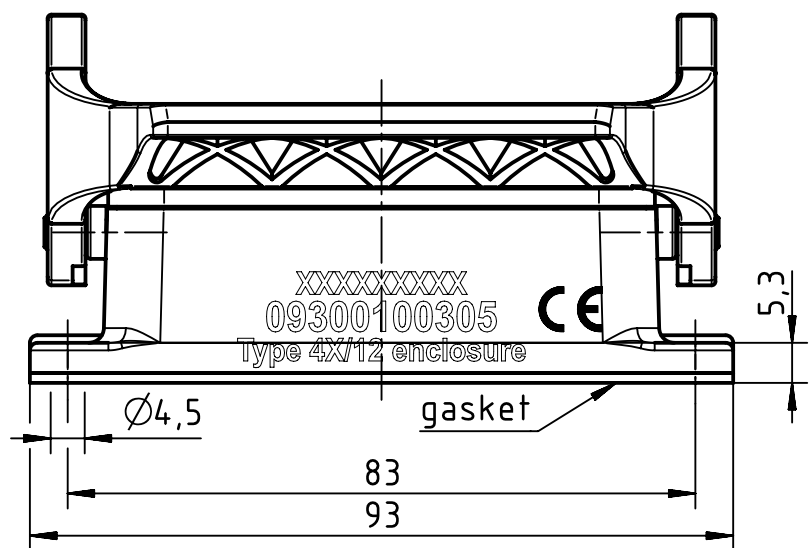

1 2 3 4 5 6

A

B

C

D

panel cut out

	All Dimensions in mm Original Size DIN A4		Scale 1:1	Free size tol.		Ref.	
	All rights reserved Department EL PD		Created by HOLLERT	Inspected by GERB	Standardisation 302077	Date 2020-10-26	State Final Release
HARTING Electric GmbH & Co. KG D-32339 Espelkamp			Title Han B Base Panel 1 Lever			Doc-Key / ECM-Nr. 100181472/UGD/005/D 500000179141	
			Type TB	Number 09 30 010 0305		Rev. D	Page 1/1