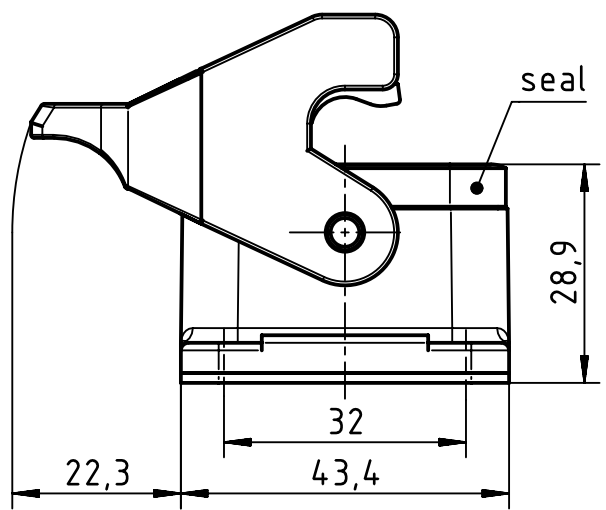

1 2 3 4 5 6

A

B

C

D

panel cut out

	All Dimensions in mm Original Size DIN A4		Scale 1:1	Free size tol.		Ref.	
	All rights reserved Department EL PD		Created by HOLLERT	Inspected by GERB	Standardisation 302077	Date 2020-10-26	State Final Release
HARTING Electric GmbH & Co. KG D-32339 Espelkamp			Title Han B Base Panel 1 Lever			Doc-Key / ECM-Nr. 100181472/UGD/005/D 500000179141	
			Type TB	Number 09 30 010 0305		Rev. D	Page 1/1