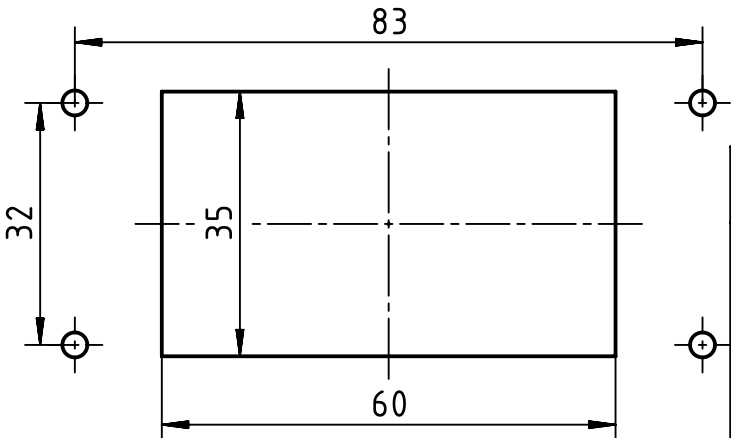

1 2 3 4 5 6

A

B

C

D

panel cut out

	All Dimensions in mm Original Size DIN A4		Scale 1:1	Free size tol.		Ref.	
	All rights reserved Department EL PD		Created by HOLLERT	Inspected by GERB	Standardisation 302077	Date 2020-10-26	State Final Release
HARTING Electric GmbH & Co. KG D-32339 Espelkamp			Title Han B Base Panel 1 Lever			Doc-Key / ECM-Nr. 100181472/UGD/005/D 500000179141	
			Type TB	Number 09 30 010 0305		Rev. D	Page 1/1