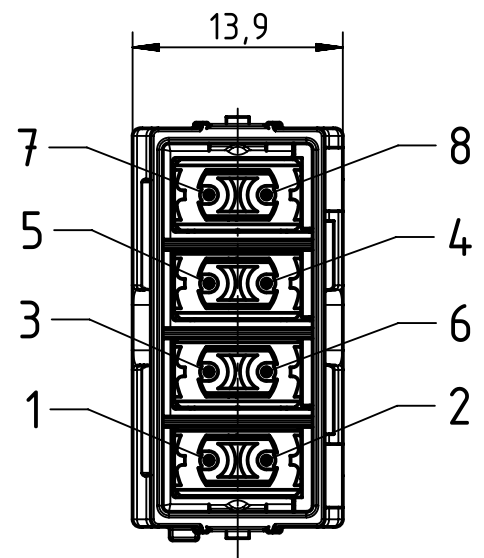

A

B

C

D

wiring acc. EIA/TIA 568A  
view from termination side

brown	8 ●	● 7	brown/white
blue	4 ●	● 5	blue/white
orange	6 ●	● 3	orange/white
green	2 ●	● 1	green/white

Kind of delivery: piece parts

	All rights reserved Department EL PD - DE HARTING Electric GmbH & Co. KG D-32339 Espelkamp	All Dimensions in mm Original Size DIN A4		Scale 2:1	Free size tol.	Ref. Sub.
		Created by RULLKOETTER	Inspected by GERB	Standardisation RUETERA	Date 2018-07-24	State Final Release
Title Han Gigabit HMC insert male					Doc-Key / ECM-Nr. 100642776/UGD/007/B 500000137874	
Type TB		Number 09 14 208 3011			Rev. B	Page 1/1