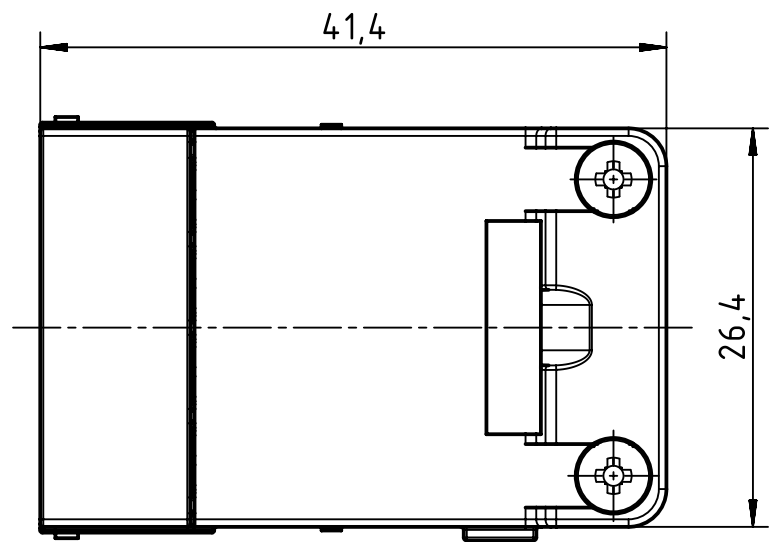

A

B

C

D

wiring acc. EIA/TIA 568A  
view from termination side

brown	8 ●	● 7	brown/white
blue	4 ●	● 5	blue/white
orange	6 ●	● 3	orange/white
green	2 ●	● 1	green/white

Kind of delivery: piece parts

	All rights reserved Department EL PD - DE HARTING Electric GmbH & Co. KG D-32339 Espelkamp	All Dimensions in mm Original Size DIN A4		Scale 2:1	Free size tol.	Ref. Sub.
		Created by RULLKOETTER	Inspected by GERB	Standardisation RUETERA	Date 2018-07-24	State Final Release
Title Han Gigabit HMC insert male					Doc-Key / ECM-Nr. 100642776/UGD/007/B 500000137874	
Type TB		Number 09 14 208 3011			Rev. B	Page 1/1