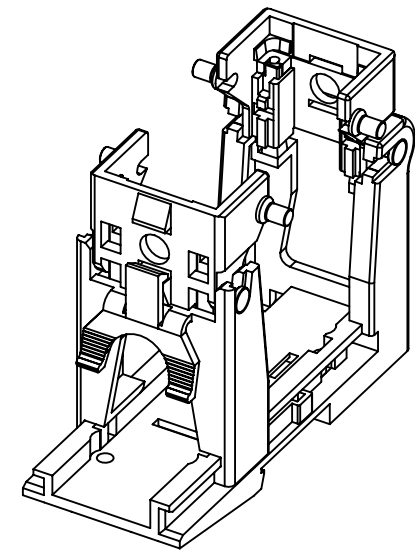

Rail TH 35-7.5  
or TH 35-15

usable for all insert of the series Han B  
(e.g.: Han D, DD, E, ES, EE, HvE, HvES, Com, HsB)

	All rights reserved Department EL PD	All Dimensions in mm Original Size DIN A4		Scale 1:2	Free size tol.	Ref. Sub. TB 09 33 000 9801 v. 30.08.04	
		Created by SPRENB	Inspected by SCHNIEDER	Standardisation 302077	Date 2021-02-17	State Final Release	
HARTING D-32339 Espelkamp		Title Han-Snap Carrier, Standard, pivoting				Doc-Key / ECM-Nr. 100130028/UGD/005/A 500000189246	
		Type TB	Number 09 33 000 9801			Rev. A	Page 1/1