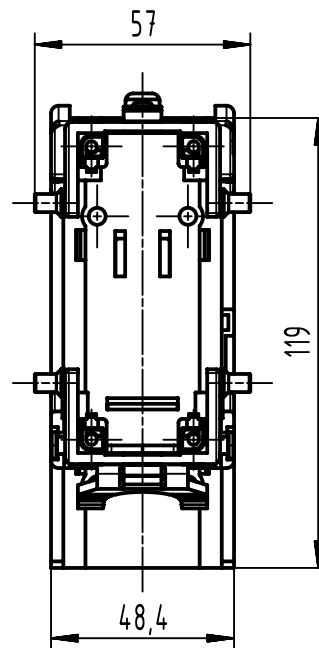

Rail TH 35-7.5  
or TH 35-15

usable for all insert of the series Han B  
(e.g.: Han D, DD, E, ES, EE, HvE, HvES, Com, HsB)

	All rights reserved Department EL PD	All Dimensions in mm Original Size DIN A4		Scale 1:2	Free size tol.	Ref. Sub. TB 09 33 000 9801 v. 30.08.04	
		Created by SPRENB	Inspected by SCHNIEDER	Standardisation 302077	Date 2021-02-17	State Final Release	
HARTING D-32339 Espelkamp		Title Han-Snap Carrier, Standard, pivoting				Doc-Key / ECM-Nr. 100130028/UGD/005/A 500000189246	
		Type TB	Number 09 33 000 9801			Rev. A	Page 1/1