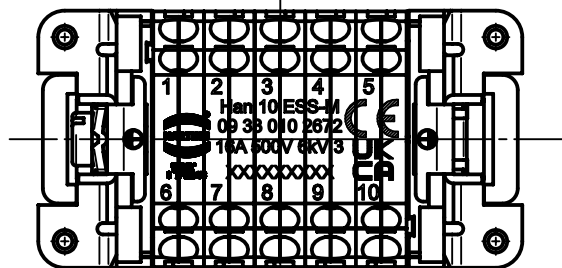

A ↻ 180°

	All Dimensions in mm Original Size DIN A4	Scale	Free size tol.		Ref.	
		1:1			Sub.	
	All rights reserved Department EL PD	Created by	Inspected by	Standardisation	Date	State
		BALSAN	402602	SAP_WFRT	2022-01-21	Final Release
HARTING D-32339 Espelkamp		Title Han ESS 10 Pos. M Insert Double Cage Cla				Doc-Key / ECM-Nr. 100089098/UGD/003/C 500000210153
		Type	Number		Rev.	Page
		TB	09 33 010 2672		C	1/1