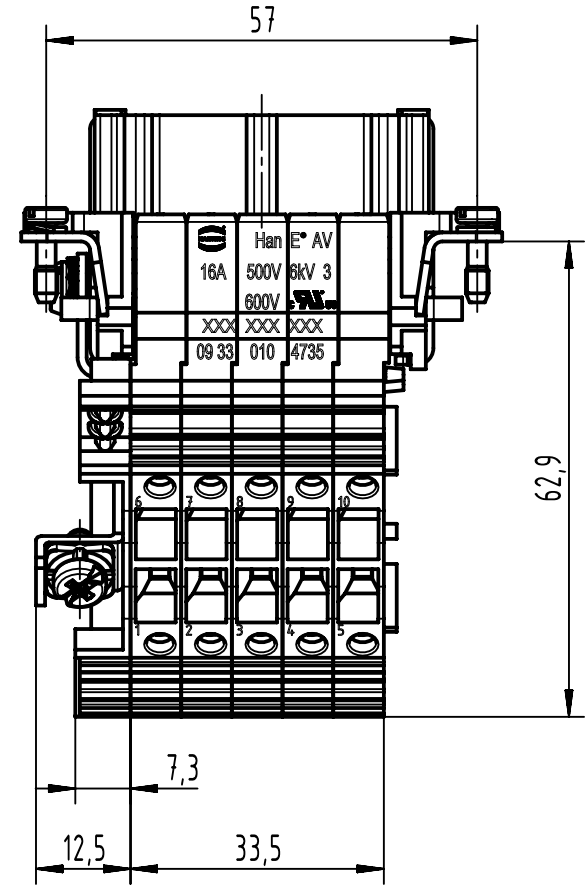

1 2 3 4 5 6

A
B
C
D

① Slots for designation strips (max. 6 digits)

	All Dimensions in mm Original Size DIN A4	Scale 1:1		Free size tol.		Ref.	
		Created by HOLLERT		Inspected by SCHNIEDER		Date 2022-08-04	
	All rights reserved Department EL PD	Standardisation		State Final Release		Doc-Key / ECM-Nr. 100130210/UGD/006/D 500000221836	
		Title Han E AV 10 Pos. F Insert Term. Block Ri		Type TB		Number 09 33 010 4735	
HARTING D-32339 Espelkamp						Page 1/1	