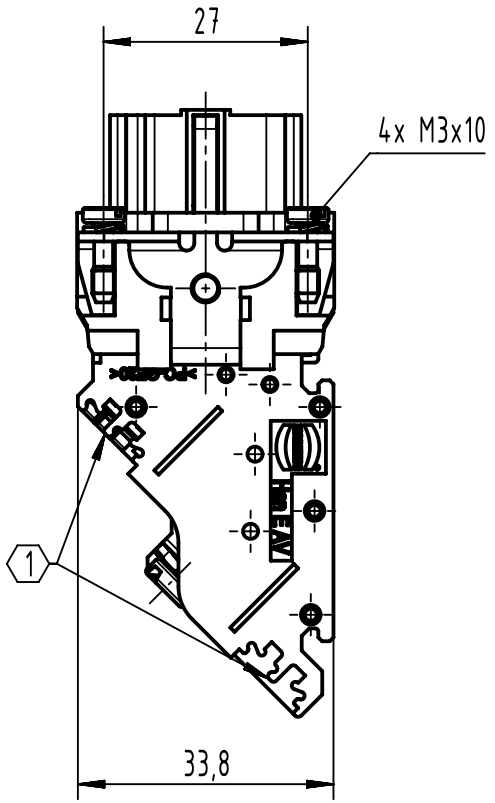

1 2 3 4 5 6

A
B
C
D

① Slots for designation strips (max. 6 digits)

	All Dimensions in mm Original Size DIN A4	Scale 1:1		Free size tol.		Ref.	
		Created by HOLLERT		Inspected by SCHNIEDER		Date 2022-08-04	
	All rights reserved Department EL PD	Standardisation		State Final Release		Doc-Key / ECM-Nr. 100130210/UGD/006/D 500000221836	
		Title Han E AV 10 Pos. F Insert Term. Block Ri		Type TB		Number 09 33 010 4735	
HARTING D-32339 Espelkamp						Page 1/1	