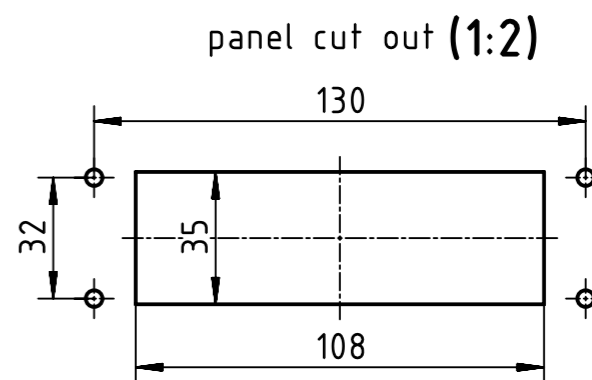

F 180°

	All Dimensions in mm Original Size DIN A3		Scale 1:1	Free size tol.		Ref.
	All rights reserved Department EL PD		Created by 100887	Inspected by GERB	Standardisation	Date 2021-08-30
HARTING D-32339 Espelkamp		Title Han 24B-HBM IP 67 w. self-locking cover			Doc-Key / ECM-Nr. 100653203/UGD/004/C 500000198777	
		Type TB	Number 09 30 024 1314		Rev. C	Page 1/1