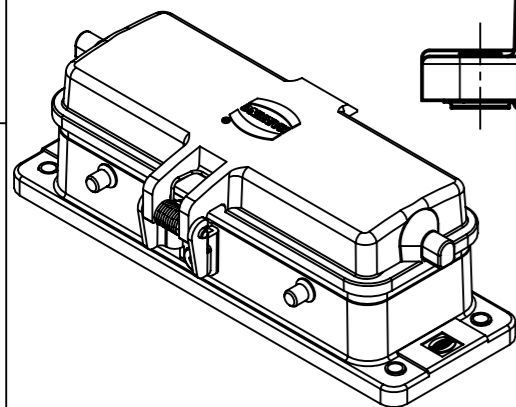

F 180°

	All Dimensions in mm Original Size DIN A3		Scale 1:1	Free size tol.		Ref.
	All rights reserved Department EL PD		Created by 100887	Inspected by GERB	Standardisation	Date 2021-08-30
HARTING D-32339 Espelkamp		Title Han 24B-HBM IP 67 w. self-locking cover			Doc-Key / ECM-Nr. 100653203/UGD/004/C 500000198777	
		Type TB	Number 09 30 024 1314		Rev. C	Page 1/1