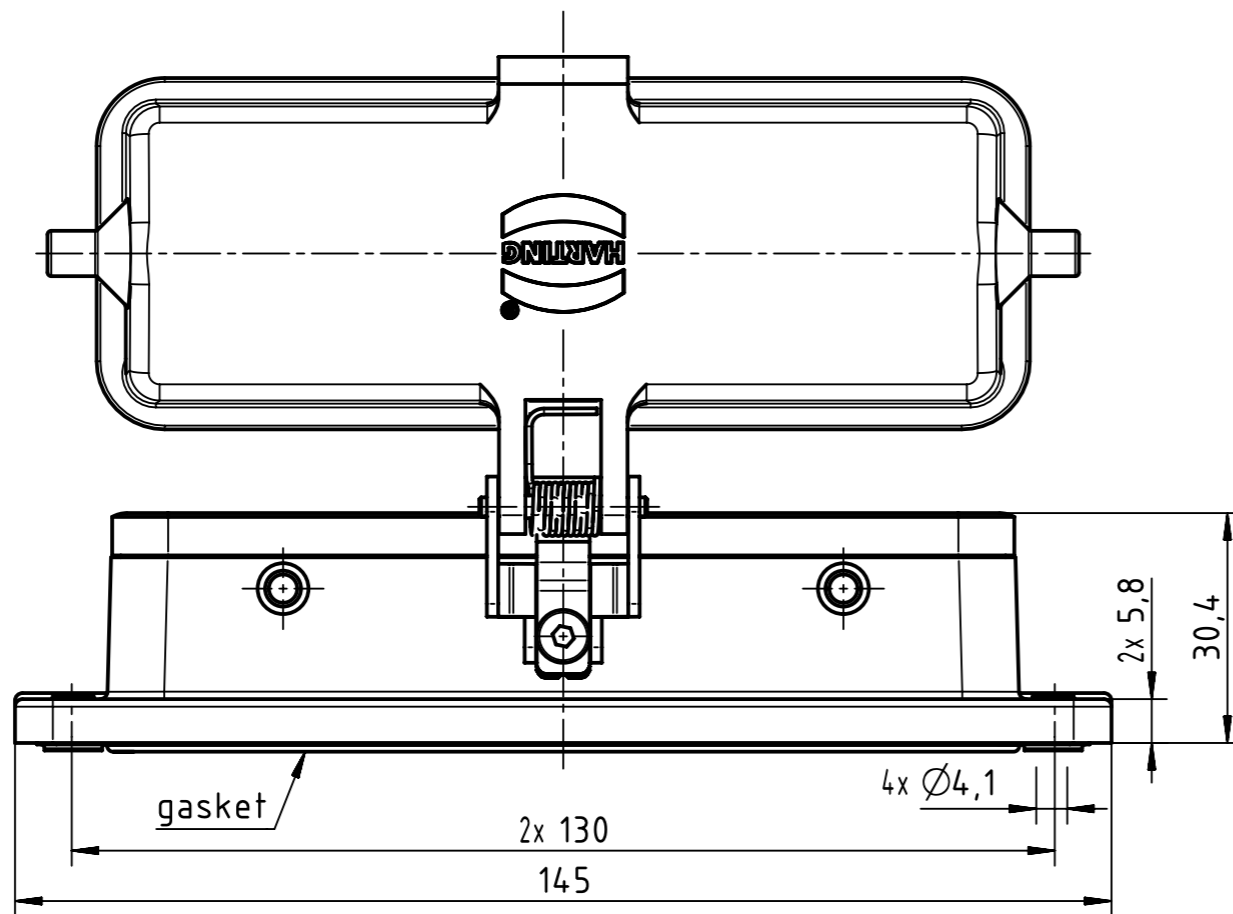

F 180°

	All Dimensions in mm Original Size DIN A3		Scale 1:1	Free size tol.		Ref.
	All rights reserved Department EL PD		Created by 100887	Inspected by GERB	Standardisation	Date 2021-08-30
HARTING D-32339 Espelkamp		Title Han 24B-HBM IP 67 w. self-locking cover			Doc-Key / ECM-Nr. 100653203/UGD/004/C 500000198777	
		Type TB	Number 09 30 024 1314		Rev. C	Page 1/1