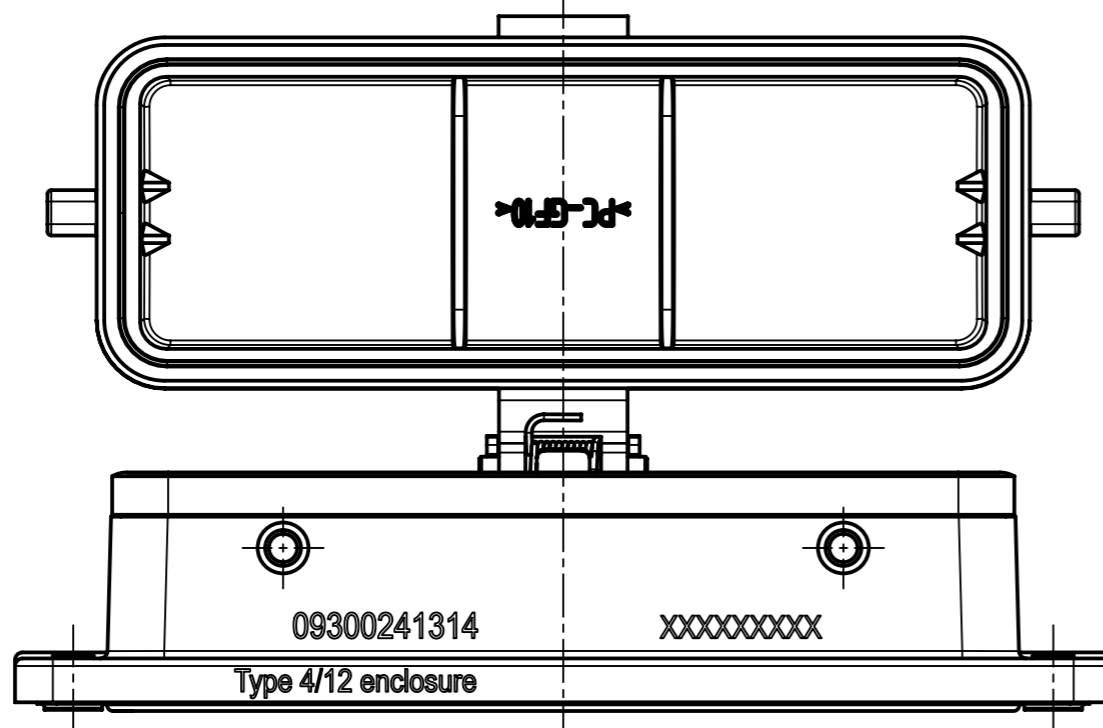

F 180°

	All Dimensions in mm Original Size DIN A3		Scale 1:1	Free size tol.		Ref.
	All rights reserved Department EL PD		Created by 100887	Inspected by GERB	Standardisation	Date 2021-08-30
HARTING D-32339 Espelkamp		Title Han 24B-HBM IP 67 w. self-locking cover			Doc-Key / ECM-Nr. 100653203/UGD/004/C 500000198777	
		Type TB	Number 09 30 024 1314		Rev. C	Page 1/1