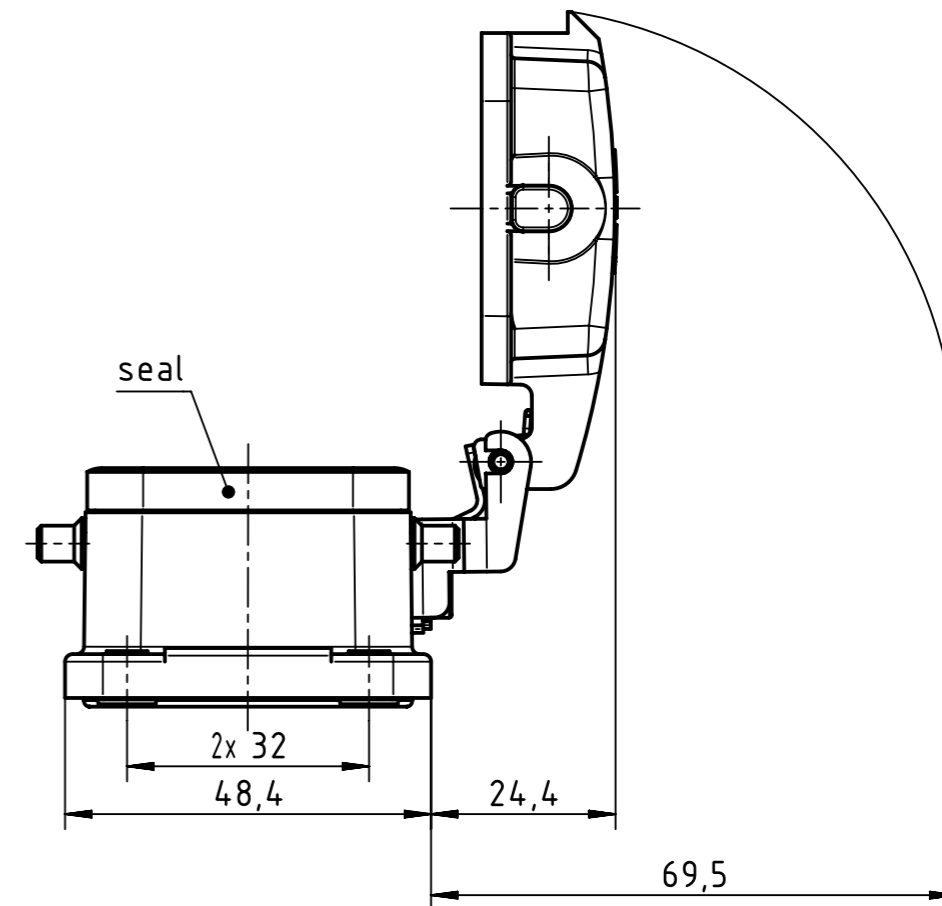

F 180°

	All Dimensions in mm Original Size DIN A3		Scale 1:1	Free size tol.		Ref.
	All rights reserved Department EL PD		Created by 100887	Inspected by GERB	Standardisation	Date 2021-08-30
HARTING D-32339 Espelkamp		Title Han 24B-HBM IP 67 w. self-locking cover			Doc-Key / ECM-Nr. 100653203/UGD/004/C 500000198777	
		Type TB	Number 09 30 024 1314		Rev. C	Page 1/1