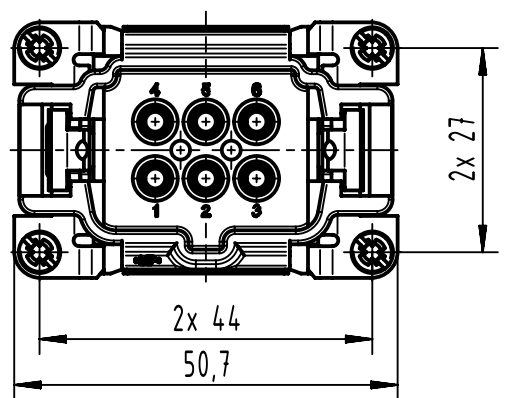

1 2 3 4 5 6

A

B

C

D

	All rights reserved Department EL PD	All Dimensions in mm Original Size DIN A4		Scale 1:1	Free size tol.	Ref.
		HARTING D-32339 Espelkamp	Created by 402918	Inspected by 402602	Standardisation	Date 2021-11-08
Title Han High Temp 6E-c Male						Doc-Key / ECM-Nr. 100627321/UGD/001/B 500000204.754
Type TB				Number 09 33 806 2604		Rev. B
						Page 1/1