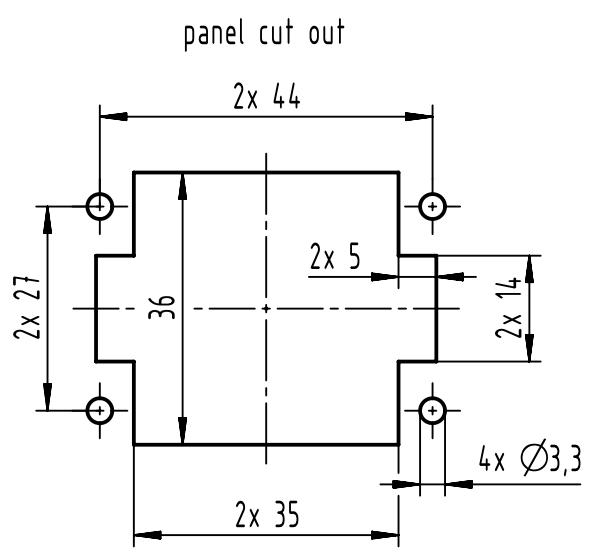

1 2 3 4 5 6

A

B

C

D

	All rights reserved Department EL PD	All Dimensions in mm Original Size DIN A4		Scale 1:1	Free size tol.	Ref.
		HARTING D-32339 Espelkamp	Created by 402918	Inspected by 402602	Standardisation	Date 2021-11-08
Title Han High Temp 6E-c Male						Doc-Key / ECM-Nr. 100627321/UGD/001/B 500000204.754
Type TB				Number 09 33 806 2604		Rev. B
						Page 1/1