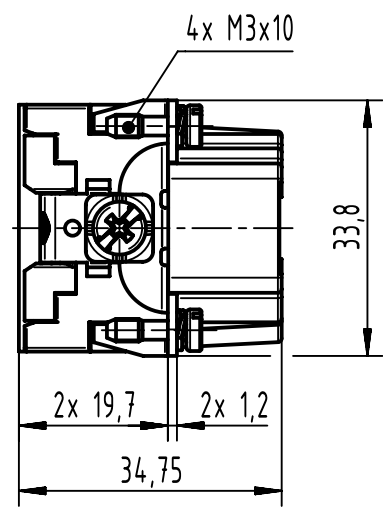

1 2 3 4 5 6

A

B

C

D

	All rights reserved Department EL PD	All Dimensions in mm Original Size DIN A4		Scale 1:1	Free size tol.	Ref.
		HARTING D-32339 Espelkamp	Created by 402918	Inspected by 402602	Standardisation	Date 2021-11-08
Title Han High Temp 6E-c Male						Doc-Key / ECM-Nr. 100627321/UGD/001/B 500000204.754
Type TB				Number 09 33 806 2604		Rev. B
						Page 1/1