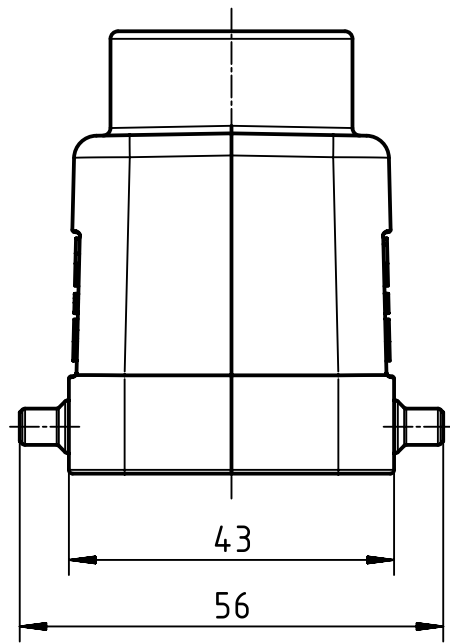

1 2 3 4 5 6

A

B

C

D

	All Dimensions in mm Original Size DIN A4		Scale 1:1	Free size tol.		Ref.		
						Sub.		
	All rights reserved		Created by HELLMANN	Inspected by GERB	Standardisation RUETERA	Date 2019-12-02	State Final Release	
	Department EL PD		Title Han M Hood Top Entry LC 4 Pegs PG 16				Doc-Key / ECM-Nr. 100192228/UGD/004/E 500000161508	
HARTING Electric GmbH & Co. KG D-32339 Espelkamp			Type TB	Number 09 37 010 1421			Rev. E	Page 1/1