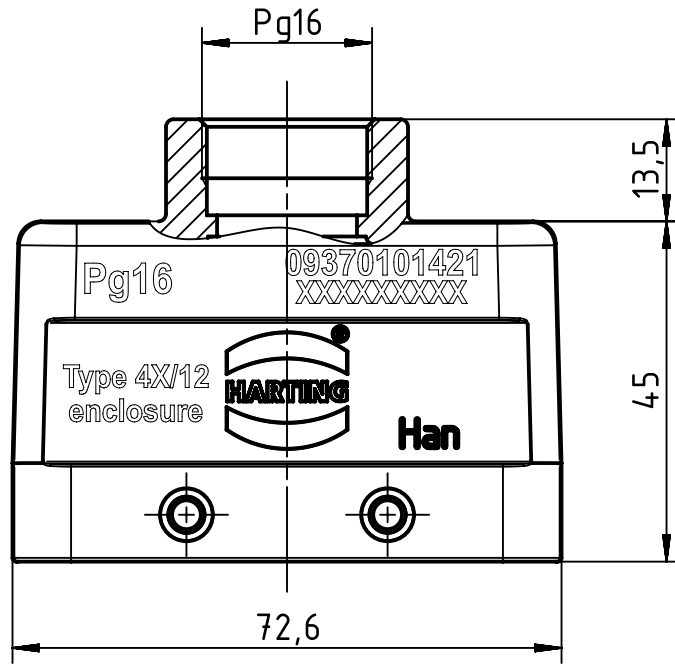

1 2 3 4 5 6

A

B

C

D

	All Dimensions in mm Original Size DIN A4		Scale 1:1	Free size tol.		Ref.		
						Sub.		
	All rights reserved		Created by HELLMANN	Inspected by GERB	Standardisation RUETERA	Date 2019-12-02	State Final Release	
	Department EL PD		Title Han M Hood Top Entry LC 4 Pegs PG 16				Doc-Key / ECM-Nr. 100192228/UGD/004/E 500000161508	
HARTING Electric GmbH & Co. KG D-32339 Espelkamp			Type TB	Number 09 37 010 1421			Rev. E	Page 1/1