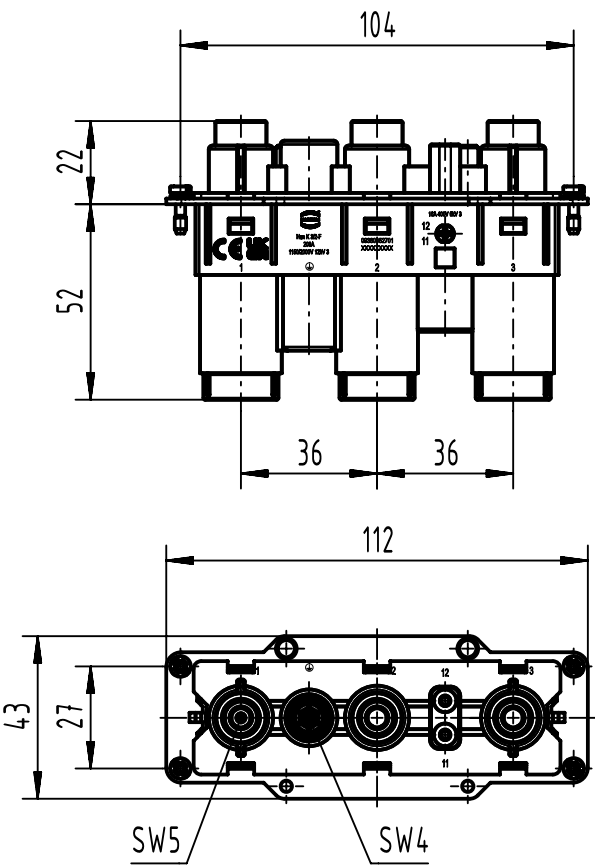

1 2 3 4 5 6

A

B

C

D

 All Dimensions in mm Original Size DIN A4		Scale 1:2	Free size tol.		Ref.
 All rights reserved Department EL PD		Created by HELLMANN	Inspected by RIEPE	Standardisation	Date 2022-12-09
HARTING D-32339 Espelkamp		Title Han K 3/2 Pos. Female Insert Screw			State Final Release
wire gauge 35-70mm ²		cable Sienopyr		Doc-Key / ECM-Nr. 100175860/UGD/004/D 500000231857	
AWG 2-2/0		Type TB		Number 09 38 005 2701	
				Rev. D	Page 1/1