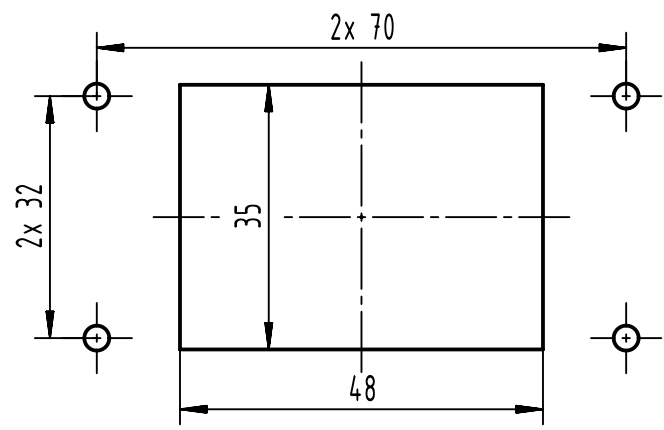

1 2 3 4 5 6

A

B

C

D

panel cut out

	All Dimensions in mm Original Size DIN A4		Scale 1:1	Free size tol.		Ref.	
	All rights reserved Department EL PD		Created by HELLMANN	Inspected by GERB	Standardisation	Date 2022-09-28	State Final Release
HARTING D-32339 Espelkamp			Title Han HP Base Panel			Doc-Key / ECM-Nr. 100195444/UGD/005/B 500000226013	
			Type TB	Number 09 39 006 0310		Rev. B	Page 1/1