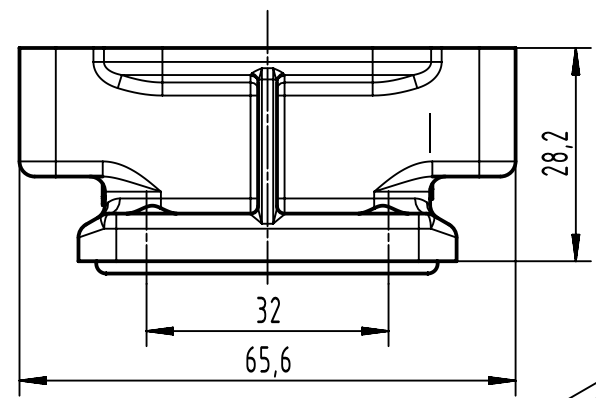

1 2 3 4 5 6

A

B

C

D

panel cut out

	All Dimensions in mm Original Size DIN A4		Scale 1:1	Free size tol.		Ref.	
	All rights reserved Department EL PD		Created by HELLMANN	Inspected by GERB	Standardisation	Date 2022-09-28	State Final Release
HARTING D-32339 Espelkamp			Title Han HP Base Panel			Doc-Key / ECM-Nr. 100195444/UGD/005/B 500000226013	
			Type TB	Number 09 39 006 0310		Rev. B	Page 1/1