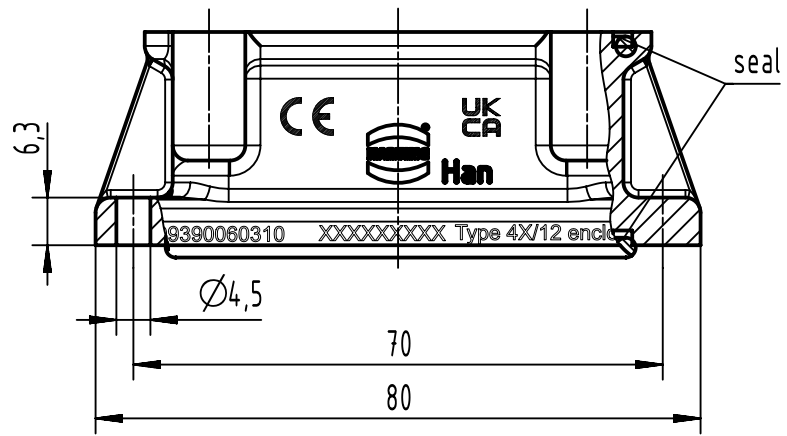

1 2 3 4 5 6

A

B

C

D

panel cut out

	All Dimensions in mm Original Size DIN A4		Scale 1:1	Free size tol.		Ref.	
	All rights reserved Department EL PD		Created by HELLMANN	Inspected by GERB	Standardisation	Date 2022-09-28	State Final Release
HARTING D-32339 Espelkamp			Title Han HP Base Panel			Doc-Key / ECM-Nr. 100195444/UGD/005/B 500000226013	
			Type TB	Number 09 39 006 0310		Rev. B	Page 1/1