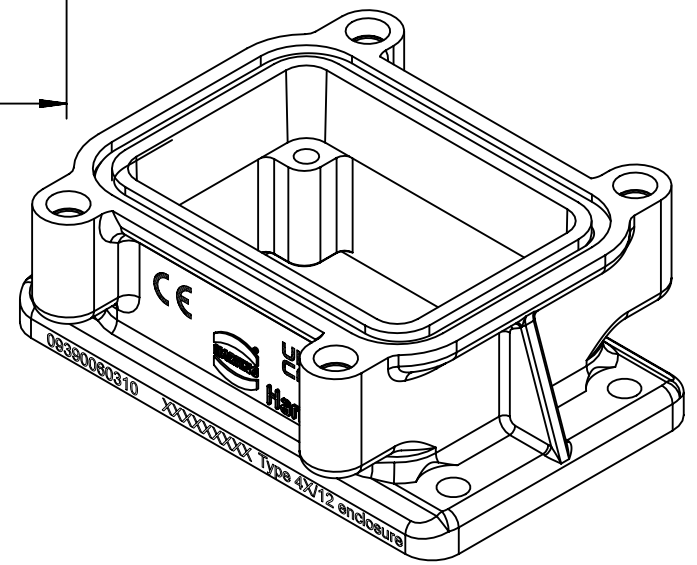

1 2 3 4 5 6

A

B

C

D

panel cut out

	All Dimensions in mm Original Size DIN A4		Scale 1:1	Free size tol.		Ref.	
	All rights reserved Department EL PD		Created by HELLMANN	Inspected by GERB	Standardisation	Date 2022-09-28	State Final Release
HARTING D-32339 Espelkamp			Title Han HP Base Panel			Doc-Key / ECM-Nr. 100195444/UGD/005/B 500000226013	
			Type TB	Number 09 39 006 0310		Rev. B	Page 1/1