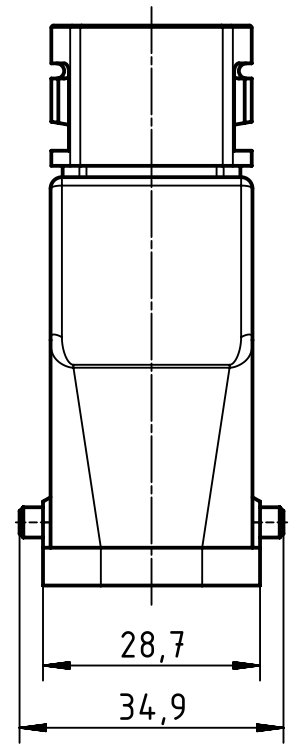

1 2 3 4 5 6

A

B

C

D

	All Dimensions in mm Original Size DIN A4		Scale 1:1	Free size tol.		Ref.
						Sub.
	All rights reserved		Created by HELLMANN	Inspected by GERB	Standardisation RUETERA	Date 2019-09-18
	Department EL PD					State Final Release
HARTING Electric GmbH & Co. KG D-32339 Espelkamp			Title Han Q 8/0-HTE-Adaptalok			Doc-Key / ECM-Nr. 100085654/UGD/006/A 500000158084
			Type TB	Number 09 12 008 0428		Rev. A
						Page 1/1