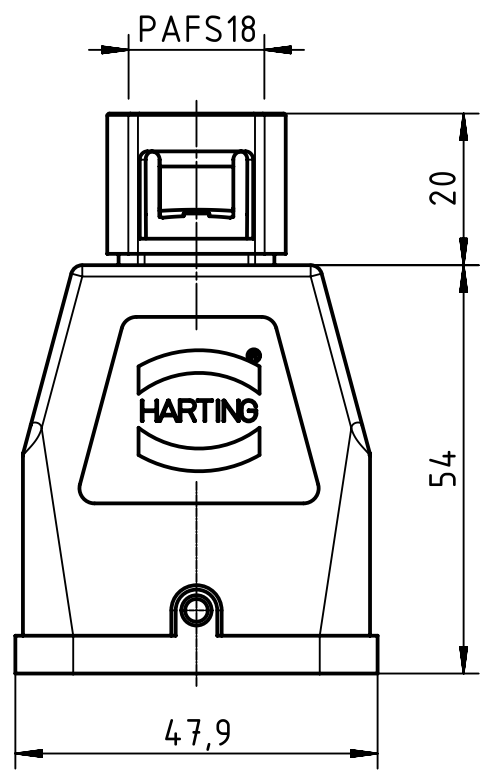

1 2 3 4 5 6

A

B

C

D

	All Dimensions in mm Original Size DIN A4		Scale 1:1	Free size tol.		Ref.
						Sub.
	All rights reserved		Created by HELLMANN	Inspected by GERB	Standardisation RUETERA	Date 2019-09-18
	Department EL PD					State Final Release
HARTING Electric GmbH & Co. KG D-32339 Espelkamp			Title Han Q 8/0-HTE-Adaptalok			Doc-Key / ECM-Nr. 100085654/UGD/006/A 500000158084
			Type TB	Number 09 12 008 0428		Rev. A
						Page 1/1