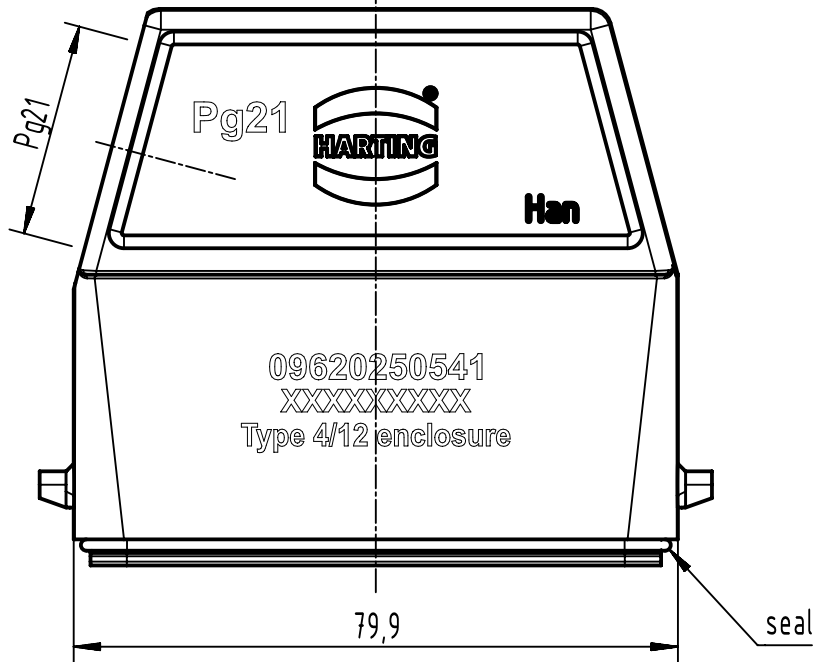

1 2 3 4 5 6

A

B

C

D

	All Dimensions in mm Original Size DIN A4		Scale 1:1	Free size tol.		Ref.	
						Sub.	
	All rights reserved		Created by 100887	Inspected by GERB	Standardisation SAP_WFRT	Date 2022-07-05	State Final Release
	Department EL PD		Title Han EMC 25 Hood Side Entry PG 21			Doc-Key / ECM-Nr. 100090390/UGD/005/C 500000220512	
HARTING D-32339 Espelkamp		Type TB	Number 09 62 025 0541			Rev. C	Page 1/1