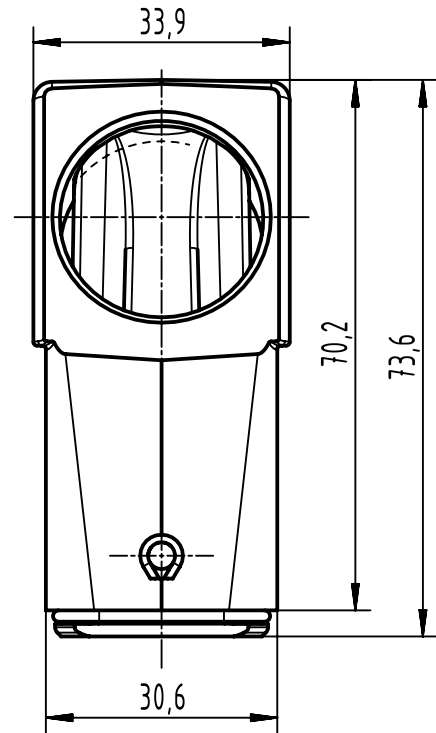

1 2 3 4 5 6

A

B

C

D

	All Dimensions in mm Original Size DIN A4		Scale 1:1	Free size tol.		Ref.	
						Sub.	
	All rights reserved		Created by 100887	Inspected by GERB	Standardisation SAP_WFRT	Date 2022-07-05	State Final Release
	Department EL PD		Title Han EMC 25 Hood Side Entry PG 21			Doc-Key / ECM-Nr. 100090390/UGD/005/C 500000220512	
HARTING D-32339 Espelkamp		Type TB	Number 09 62 025 0541			Rev. C	Page 1/1