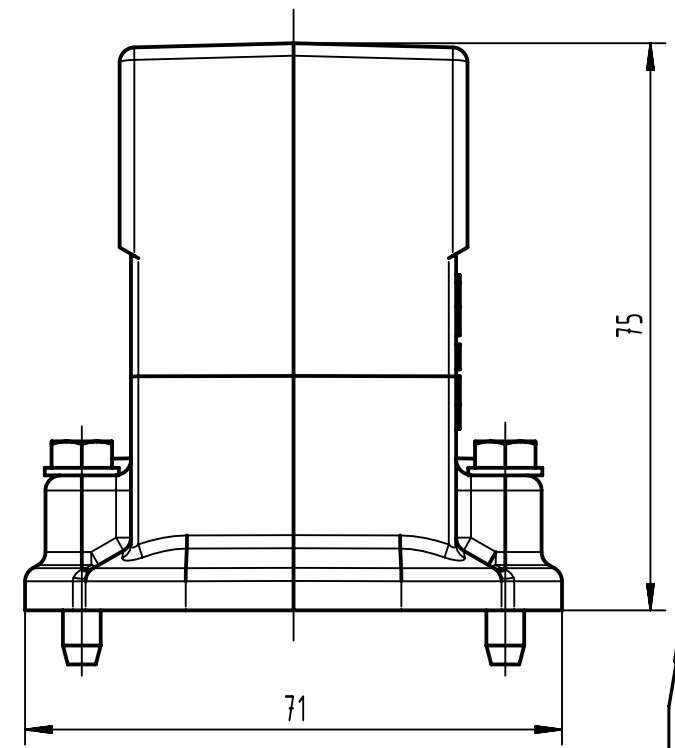

1 2 3 4 5 6

A
B
C
D

A (2:1)

 All Dimensions in mm Original Size DIN A4	Scale	Free size tol.		Ref.	
	1:1			Sub.	
 All rights reserved Department EL PD	Created by	Inspected by	Standardisation	Date	State
	HELLMANN	GERB		2023-05-26	Final Release
HARTING D-32339 Espelkamp	Title			Doc-Key / ECM-Nr.	
	Han EMC 40 Hood Side Entry PG 29			100200134 / UGD / 002 / D 500000244804	
Type		Number		Rev.	Page
TB		09 62 040 0541		D	1/1