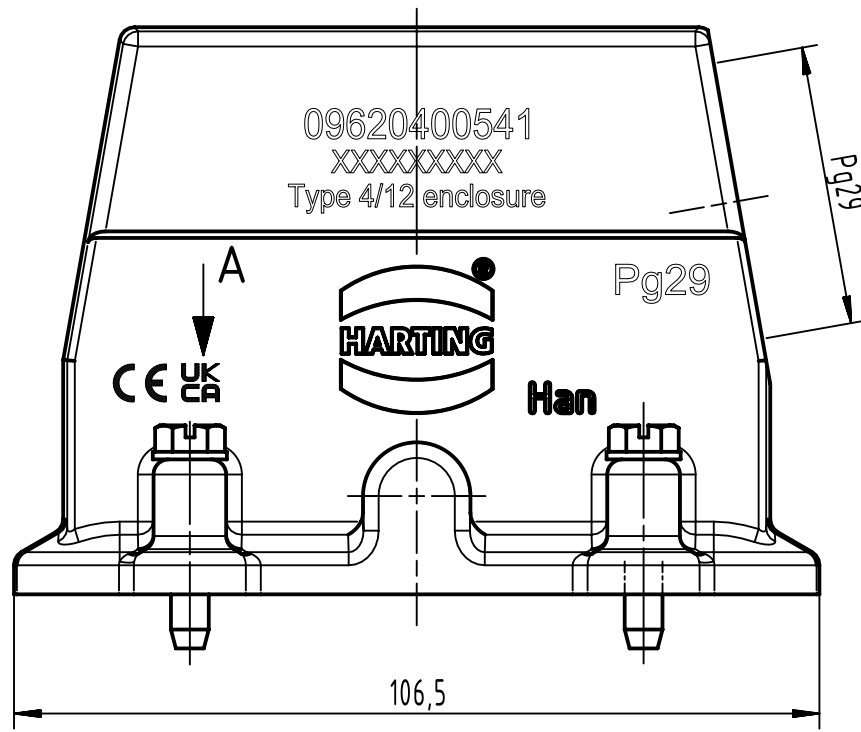

1 2 3 4 5 6

A
B
C
D

A (2:1)

 All Dimensions in mm Original Size DIN A4	Scale	Free size tol.		Ref.	
	1:1			Sub.	
 All rights reserved Department EL PD	Created by	Inspected by	Standardisation	Date	State
	HELLMANN	GERB		2023-05-26	Final Release
HARTING D-32339 Espelkamp	Title			Doc-Key / ECM-Nr.	
	Han EMC 40 Hood Side Entry PG 29			100200134 / UGD / 002 / D 500000244804	
Type		Number		Rev.	Page
TB		09 62 040 0541		D	1/1