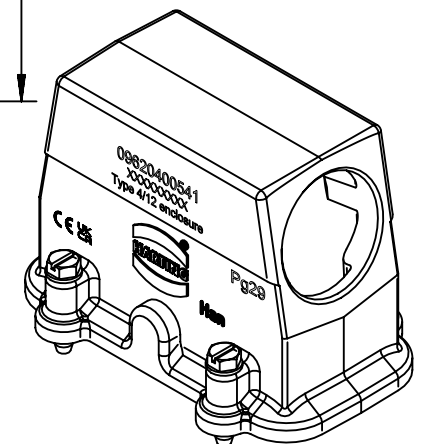

1 2 3 4 5 6

A
B
C
D

A (2:1)

 All Dimensions in mm Original Size DIN A4	Scale	Free size tol.		Ref.	
	1:1			Sub.	
 All rights reserved Department EL PD	Created by	Inspected by	Standardisation	Date	State
	HELLMANN	GERB		2023-05-26	Final Release
HARTING D-32339 Espelkamp	Title			Doc-Key / ECM-Nr.	
	Han EMC 40 Hood Side Entry PG 29			100200134 / UGD / 002 / D 500000244804	
Type		Number		Rev.	Page
TB		09 62 040 0541		D	1/1