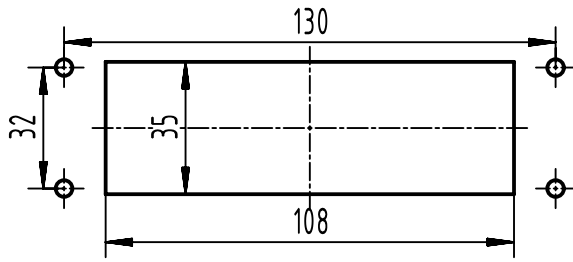

panel cut out (1:2)

	All rights reserved Department EL PD	All Dimensions in mm Original Size DIN A4		Scale 1:1	Free size tol.	Ref. Sub.
		Created by HELLMANN	Inspected by GERB	Standardisation 302077	Date 2021-05-25	State Final Release
HARTING D-32339 Espelkamp		Title Han EMC/B 24 Base Panel			Doc-Key / ECM-Nr. 100197753/UGD/004/D 500000195191	
		Type TB	Number 09 62 824 0301		Rev. D	Page 1/1