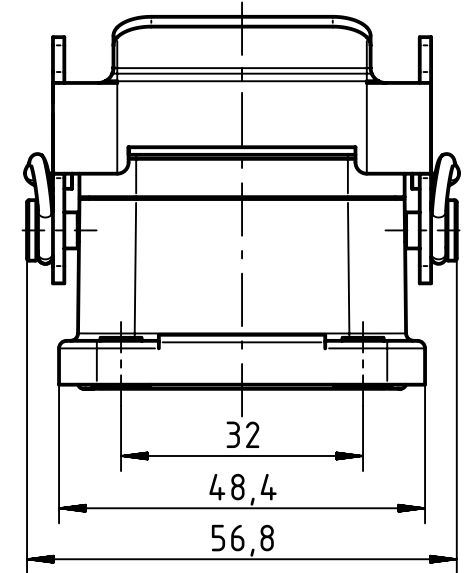

1 2 3 4 5 6

A

B

C

D

panel cut out (1:2)

	All Dimensions in mm Original Size DIN A4		Scale 1:1	Free size tol.		Ref.	
	All rights reserved Department EL PD		Created by ROEBEN	Inspected by SPILKERN	Standardisation RUETERA	Date 2018-09-27	State Final Release
HARTING Electric GmbH & Co. KG D-32339 Espelkamp		Title Han High Temp 24B Base Panel 2 levers				Doc-Key / ECM-Nr. 100526084 / UGD/001/B 5000001394.96	
		Type TB	Number 09 62 824 0391			Rev. B	Page 1/1