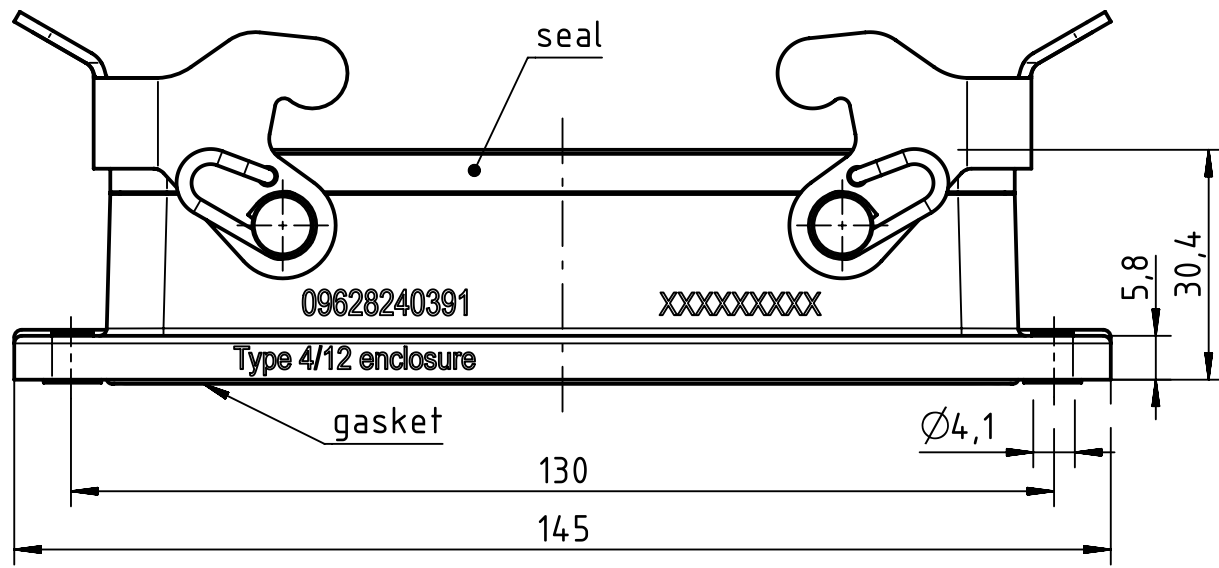

1 2 3 4 5 6

A

B

C

D

panel cut out (1:2)

	All Dimensions in mm Original Size DIN A4		Scale 1:1	Free size tol.		Ref.	
	All rights reserved Department EL PD		Created by ROEBEN	Inspected by SPILKERN	Standardisation RUETERA	Date 2018-09-27	State Final Release
HARTING Electric GmbH & Co. KG D-32339 Espelkamp		Title Han High Temp 24B Base Panel 2 levers				Doc-Key / ECM-Nr. 100526084 / UGD/001/B 5000001394.96	
		Type TB	Number 09 62 824 0391			Rev. B	Page 1/1