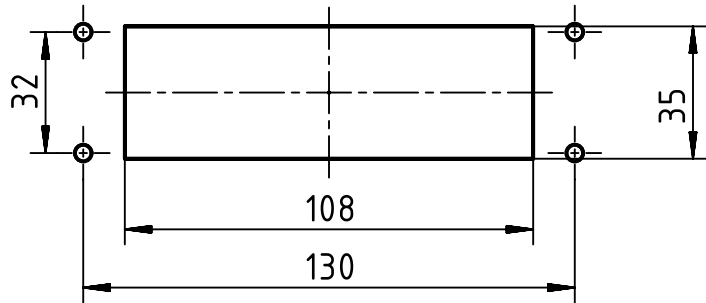

1 2 3 4 5 6

A

B

C

D

panel cut out (1:2)

	All Dimensions in mm Original Size DIN A4		Scale 1:1	Free size tol.		Ref.	
	All rights reserved Department EL PD		Created by ROEBEN	Inspected by SPILKERN	Standardisation RUETERA	Date 2018-09-27	State Final Release
HARTING Electric GmbH & Co. KG D-32339 Espelkamp		Title Han High Temp 24B Base Panel 2 levers				Doc-Key / ECM-Nr. 100526084 / UGD/001/B 5000001394.96	
		Type TB	Number 09 62 824 0391			Rev. B	Page 1/1