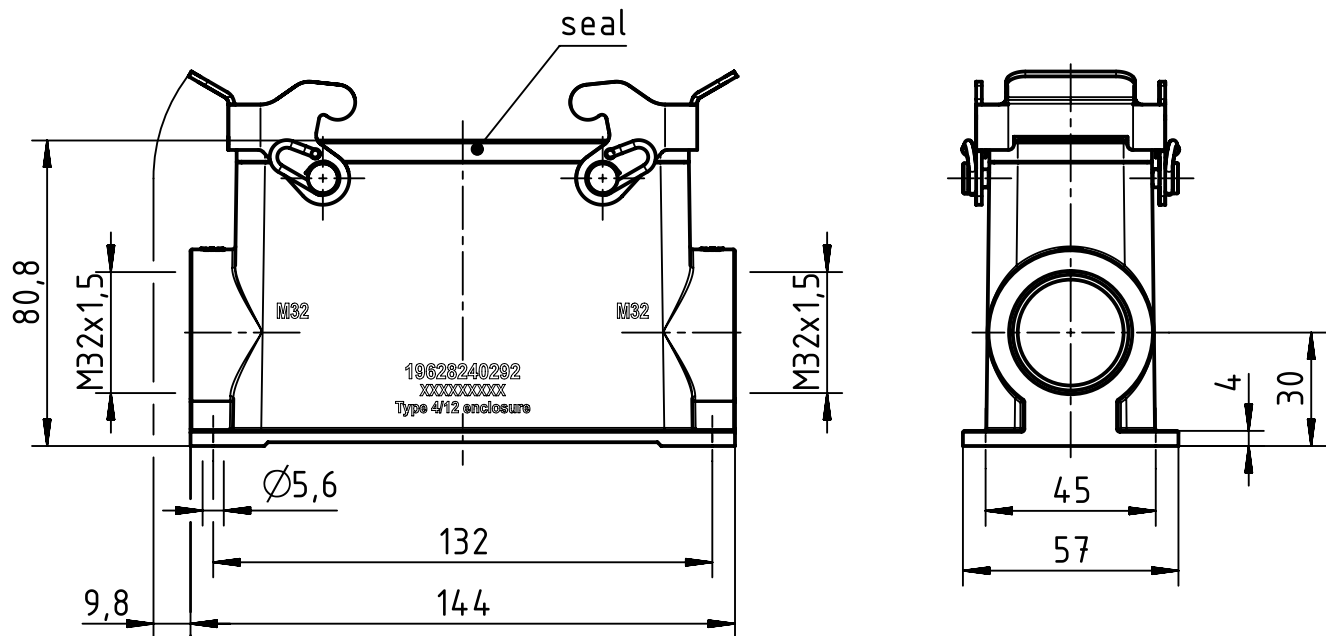

1 2 3 4 5 6

A

B

C

D

	All Dimensions in mm Original Size DIN A4		Scale 1:2	Free size tol.		Ref.
			Created by FINKEV	Inspected by GERB	Standardisation RUETERA	Sub.
All rights reserved Department EL PD		Title Han High Temp 24B-HSM-DL-2xM32		Date 2020-03-11	State Final Release	
HARTING Electric GmbH & Co. KG D-32339 Espelkamp		Type TB		Number 19 62 824 0292		Doc-Key / ECM-Nr. 100581638/UGD/002/C 500000166179
					Rev. C	Page 1/1