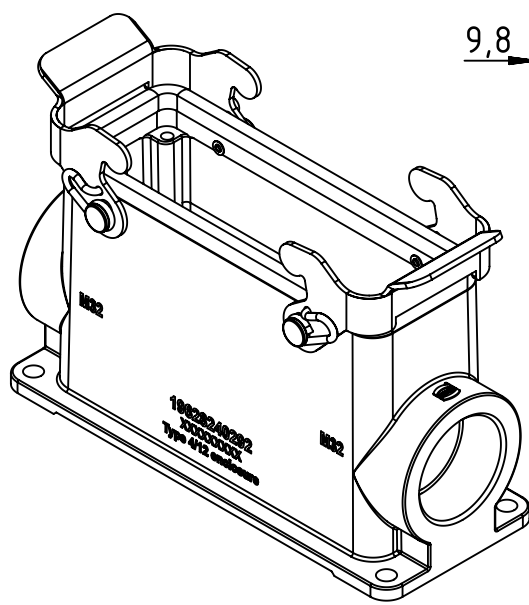

1 2 3 4 5 6

A

B

C

D

	All Dimensions in mm Original Size DIN A4		Scale 1:2	Free size tol.		Ref.
			Created by FINKEV	Inspected by GERB	Standardisation RUETERA	Sub.
All rights reserved Department EL PD		Title Han High Temp 24B-HSM-DL-2xM32		Date 2020-03-11	State Final Release	
HARTING Electric GmbH & Co. KG D-32339 Espelkamp		Type TB		Number 19 62 824 0292		Doc-Key / ECM-Nr. 100581638/UGD/002/C 500000166179
					Rev. C	Page 1/1