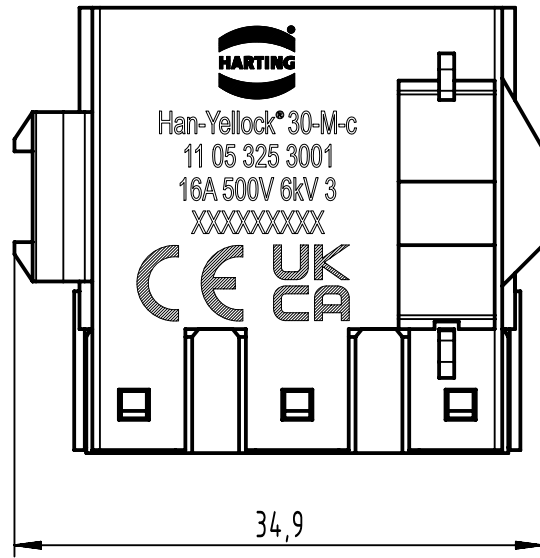

1 2 3 4 5 6

A

B

C

D

	All rights reserved		Created by HOLLERT		Inspected by SUNDERMEIER		Standardisation		Date 2023-02-09		State Final Release	
	Department EL PD		Title Yellock Monoblock 30 male		Number 11 05 325 3001		Doc-Key / ECM-Nr. 100199073/UGD/004/A 500000236845		Rev. A		Page 1/1	
 All Dimensions in mm Original Size DIN A4			Scale 2:1			Free size tol.			Ref. Sub.			
HARTING D-32339 Espelkamp			Type TB									