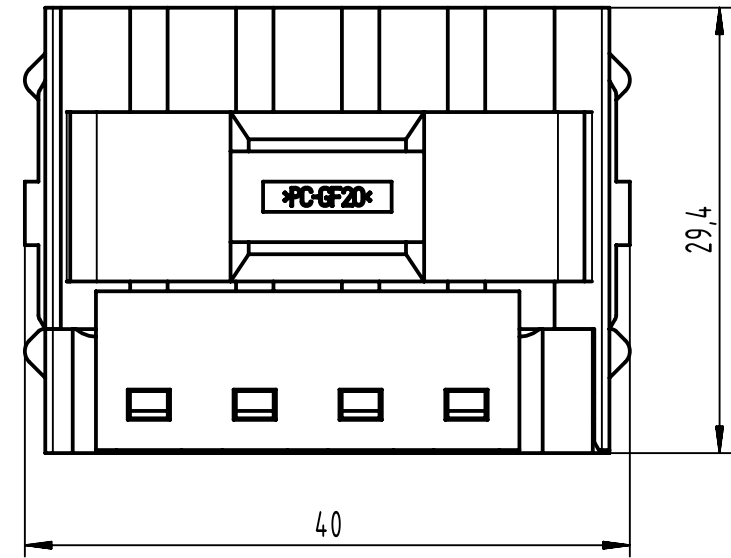

1 2 3 4 5 6

A

B

C

D

	All rights reserved		Created by HOLLERT		Inspected by SUNDERMEIER		Standardisation		Date 2023-02-09		State Final Release	
	Department EL PD		Title Yellock Monoblock 30 male		Number 11 05 325 3001		Doc-Key / ECM-Nr. 100199073/UGD/004/A 500000236845		Rev. A		Page 1/1	
 All Dimensions in mm Original Size DIN A4			Scale 2:1			Free size tol.			Ref. Sub.			
HARTING D-32339 Espelkamp			Type TB									