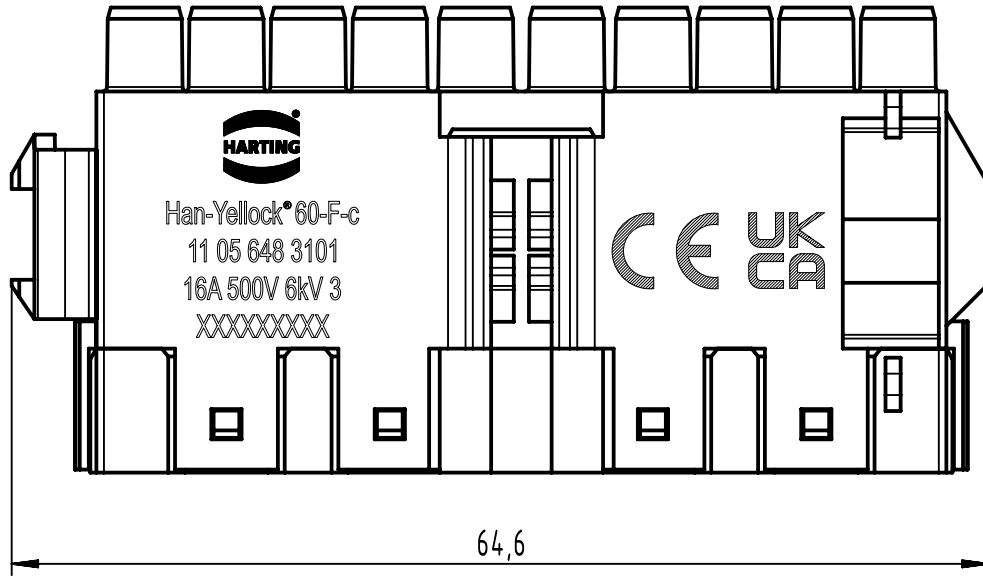

1 2 3 4 5 6

A

B

C

D

	All Dimensions in mm Original Size DIN A4		Scale 2:1	Free size tol.		Ref.	
			Created by HOLLERT	Inspected by SUNDERMEIER	Standardisation	Sub.	
		All rights reserved Department EL PD	Date 2023-02-09		State Final Release		
		Title YELLOCK MONOBLOCK 60 FEMALE				Doc-Key / ECM-Nr. 100202001/UGD/005/A 500000236845	
		Type TB		Number 11 05 648 3101		Rev. A	Page 1/1
		HARTING D-32339 Espelkamp					