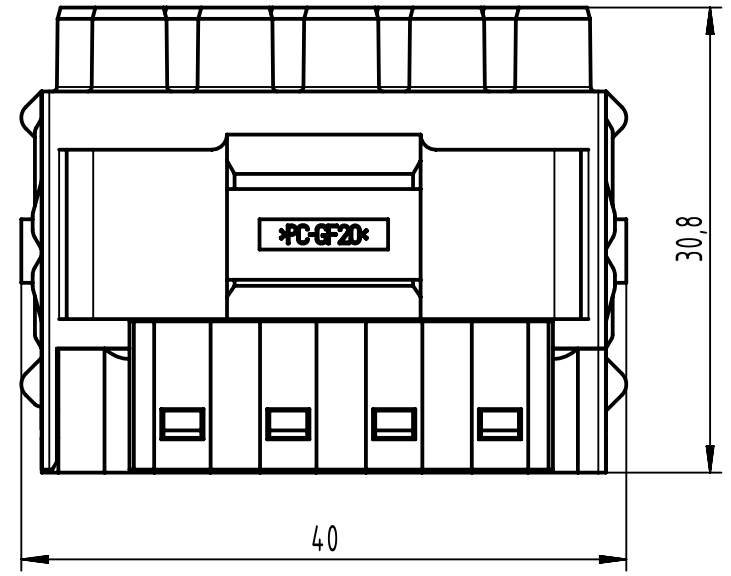

1 2 3 4 5 6

A

B

C

D

	All Dimensions in mm Original Size DIN A4		Scale 2:1	Free size tol.		Ref.	
			Created by HOLLERT	Inspected by SUNDERMEIER	Standardisation	Sub.	
		All rights reserved Department EL PD	Date 2023-02-09		State Final Release		
		Title YELLOCK MONOBLOCK 60 FEMALE				Doc-Key / ECM-Nr. 100202001/UGD/005/A 500000236845	
		Type TB		Number 11 05 648 3101		Rev. A	Page 1/1
		HARTING D-32339 Espelkamp					