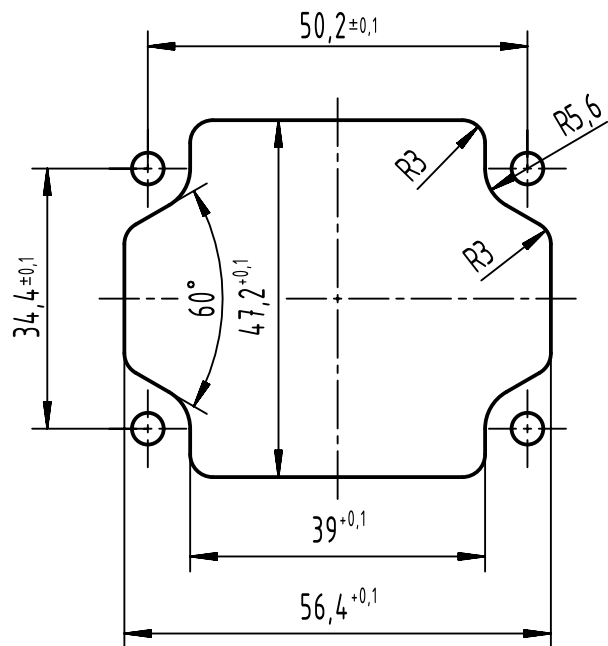

A

B

C

D

panel cut out

range of delivery: housing bulkhead mounting with gasket

	All rights reserved Department EL PD	All Dimensions in mm Original Size DIN A4		Scale 1:1	Free size tol.	Ref.
		Created by HELLMANN	Inspected by GERB	Standardisation	Date 2022-01-26	State Final Release
HARTING D-32339 Espelkamp		Title Han-Yellock bulkhead housing 30			Doc-Key / ECM-Nr. 100188915/UGD/005/C 5000002104.08	
		Type TB	Number 11 12 300 0301		Rev. C	Page 1/1