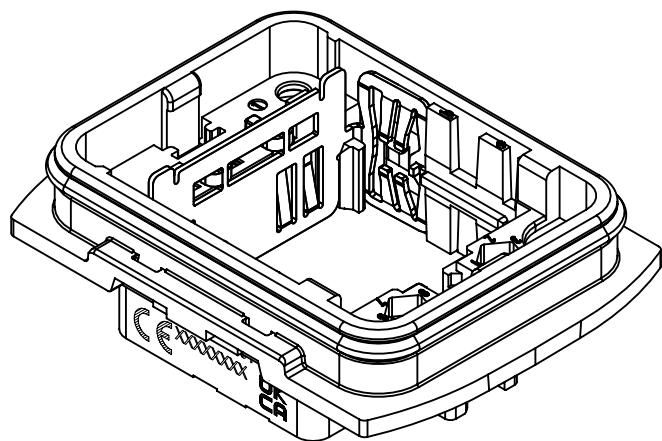

A

B

C

D

panel cut out

range of delivery: housing bulkhead mounting with gasket

	All rights reserved Department EL PD	All Dimensions in mm Original Size DIN A4		Scale 1:1	Free size tol.	Ref.
		Created by HELLMANN	Inspected by GERB	Standardisation	Date 2022-01-26	State Final Release
HARTING D-32339 Espelkamp		Title Han-Yellock bulkhead housing 30			Doc-Key / ECM-Nr. 100188915/UGD/005/C 5000002104.08	
		Type TB	Number 11 12 300 0301		Rev. C	Page 1/1