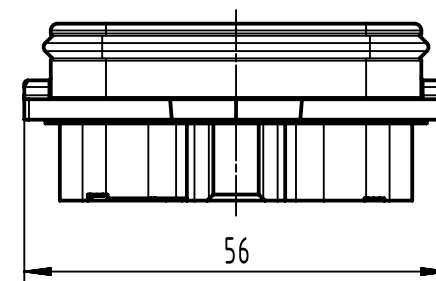

A

B

C

D

panel cut out

range of delivery: housing bulkhead mounting with gasket

	All rights reserved Department EL PD	All Dimensions in mm Original Size DIN A4		Scale 1:1	Free size tol.	Ref.
		Created by HELLMANN	Inspected by GERB	Standardisation	Date 2022-01-26	State Final Release
HARTING D-32339 Espelkamp		Title Han-Yellock bulkhead housing 30			Doc-Key / ECM-Nr. 100188915/UGD/005/C 5000002104.08	
		Type TB	Number 11 12 300 0301		Rev. C	Page 1/1