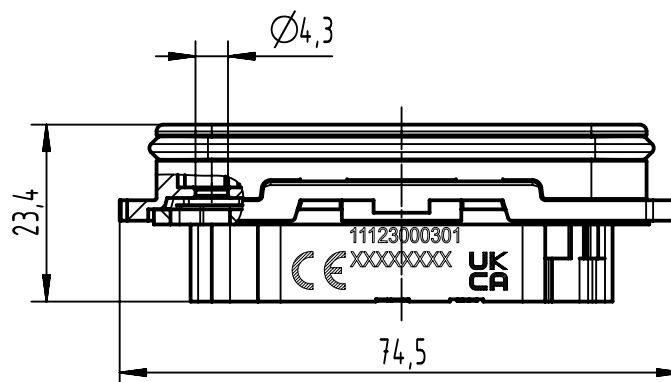

A

B

C

D

panel cut out

range of delivery: housing bulkhead mounting with gasket

	All rights reserved Department EL PD	All Dimensions in mm Original Size DIN A4		Scale 1:1	Free size tol.	Ref.
		Created by HELLMANN	Inspected by GERB	Standardisation	Date 2022-01-26	State Final Release
HARTING D-32339 Espelkamp		Title Han-Yellock bulkhead housing 30			Doc-Key / ECM-Nr. 100188915/UGD/005/C 5000002104.08	
		Type TB	Number 11 12 300 0301		Rev. C	Page 1/1