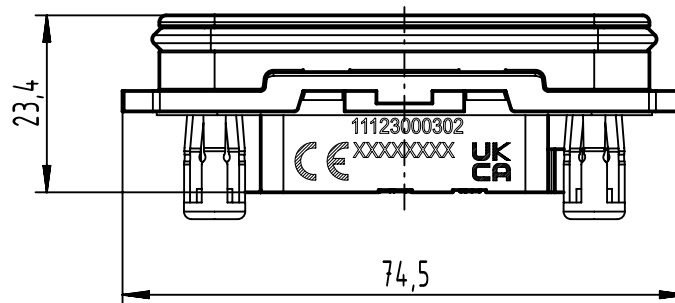

A

B

C

D

panel cut out

	All Dimensions in mm Original Size DIN A4	Scale 1:1	Free size tol.	Ref.
	All rights reserved Department EL PD	Created by HELLMANN	Inspected by GERB	Standardisation
HARTING D-32339 Espelkamp	Title Han Yellock 30-Anbaugehäuse mit JackNut	Date 2022-01-26	State Final Release	Doc-Key / ECM-Nr. 100188544/UGD/005/A 5000002104.08
	Type TB	Number 11 12 300 0302	Rev. A	Page 1/1