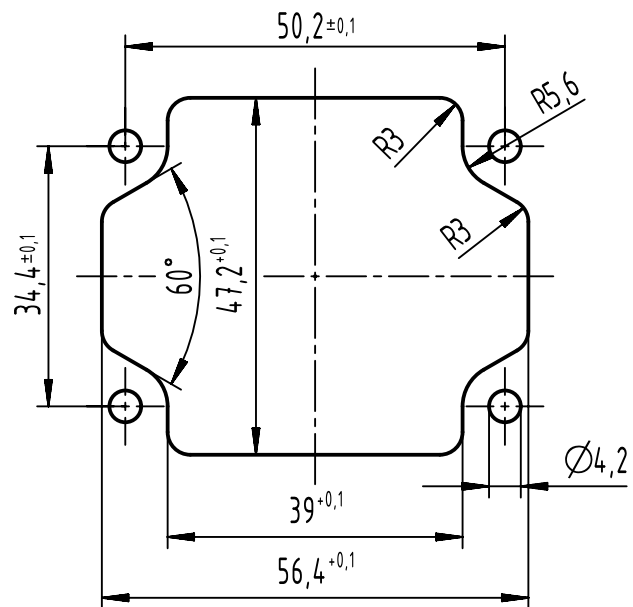

A

B

C

D

panel cut out

	All Dimensions in mm Original Size DIN A4	Scale 1:1	Free size tol.	Ref.
	All rights reserved Department EL PD	Created by HELLMANN	Inspected by GERB	Standardisation
HARTING D-32339 Espelkamp	Title Han Yellock 30-Anbaugehäuse mit JackNut	Date 2022-01-26	State Final Release	Doc-Key / ECM-Nr. 100188544/UGD/005/A 5000002104.08
	Type TB	Number 11 12 300 0302	Rev. A	Page 1/1