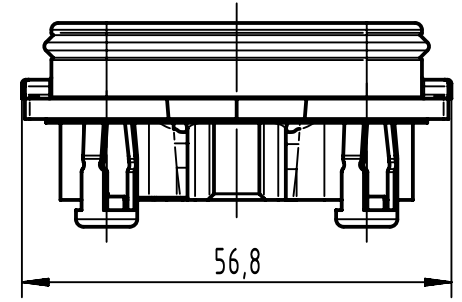

panel cut out  
(1:2)

range of delivery: housing bulkhead mounting with gasket and JackNuts

	All rights reserved Department EL PD	All Dimensions in mm Original Size DIN A4		Scale 1:1	Free size tol.	Ref. Sub. TB 11 12 600 0302 v. 23.03.10	
		Created by HELLMANN	Inspected by GERB	Standardisation	Date 2022-02-09	State Final Release	
HARTING D-32339 Espelkamp		Title Han-Yellock 60 bulkhead hsg-Molly Bolts				Doc-Key / ECM-Nr. 100189364/UGD/005/B 5300 0002 218306	
		Type TB	Number 11 12 600 0302		Rev. B	Page 1/1	