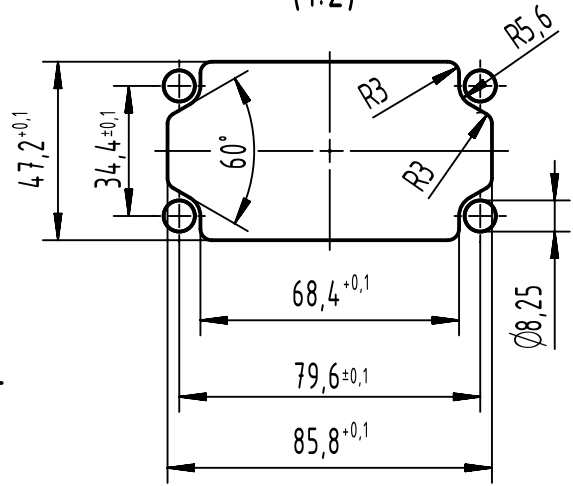

panel cut out  
(1:2)

range of delivery: housing bulkhead mounting with gasket and JackNuts

	All rights reserved Department EL PD	All Dimensions in mm Original Size DIN A4		Scale 1:1	Free size tol.	Ref. Sub. TB 11 12 600 0302 v. 23.03.10	
		Created by HELLMANN	Inspected by GERB	Standardisation	Date 2022-02-09	State Final Release	
HARTING D-32339 Espelkamp		Title Han-Yellock 60 bulkhead hsg-Molly Bolts				Doc-Key / ECM-Nr. 100189364/UGD/005/B 5300 0002 218306	
		Type TB	Number 11 12 600 0302		Rev. B	Page 1/1	