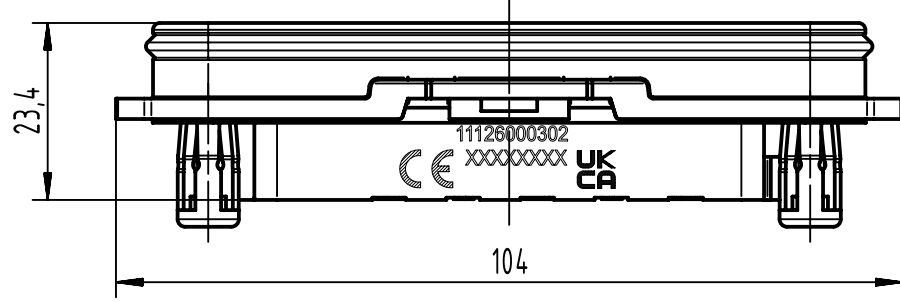

panel cut out  
(1:2)

range of delivery: housing bulkhead mounting with gasket and JackNuts

	All rights reserved Department EL PD	All Dimensions in mm Original Size DIN A4		Scale 1:1	Free size tol.	Ref. Sub. TB 11 12 600 0302 v. 23.03.10	
		Created by HELLMANN	Inspected by GERB	Standardisation	Date 2022-02-09	State Final Release	
HARTING D-32339 Espelkamp		Title Han-Yellock 60 bulkhead hsg-Molly Bolts				Doc-Key / ECM-Nr. 100189364/UGD/005/B 5300 0002 218306	
		Type TB	Number 11 12 600 0302		Rev. B	Page 1/1	