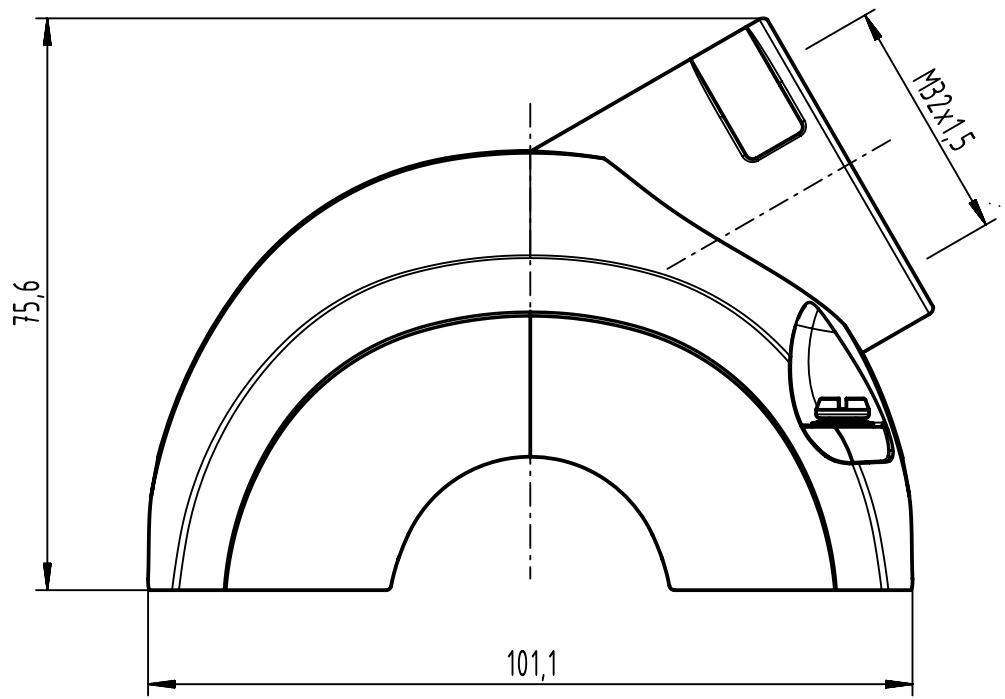

1 2 3 4 5 6

A

B

C

D

range of delivery: shell with M4 screws, washers and seals to mount on carrier hood

	All Dimensions in mm Original Size DIN A4		Scale 1:1	Free size tol.		Ref.		
						Sub.		
	All rights reserved		Created by HELLMANN	Inspected by GERB	Standardisation	Date 2021-11-15	State Final Release	
	Department EL PD		Title Han-Yellock side entry M32				Doc-Key / ECM-Nr. 100186233/UGD/005/A 500000204282	
HARTING D-32339 Espelkamp			Type TB	Number 11 12 600 1502			Rev. A	Page 1/1