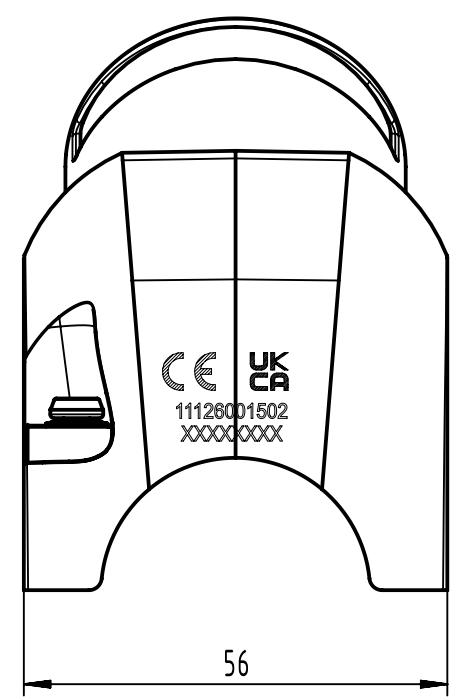

1 2 3 4 5 6

A

B

C

D

range of delivery: shell with M4 screws, washers and seals to mount on carrier hood

	All Dimensions in mm Original Size DIN A4		Scale 1:1	Free size tol.		Ref.		
						Sub.		
	All rights reserved		Created by HELLMANN	Inspected by GERB	Standardisation	Date 2021-11-15	State Final Release	
	Department EL PD		Title Han-Yellock side entry M32				Doc-Key / ECM-Nr. 100186233/UGD/005/A 500000204282	
HARTING D-32339 Espelkamp			Type TB	Number 11 12 600 1502			Rev. A	Page 1/1