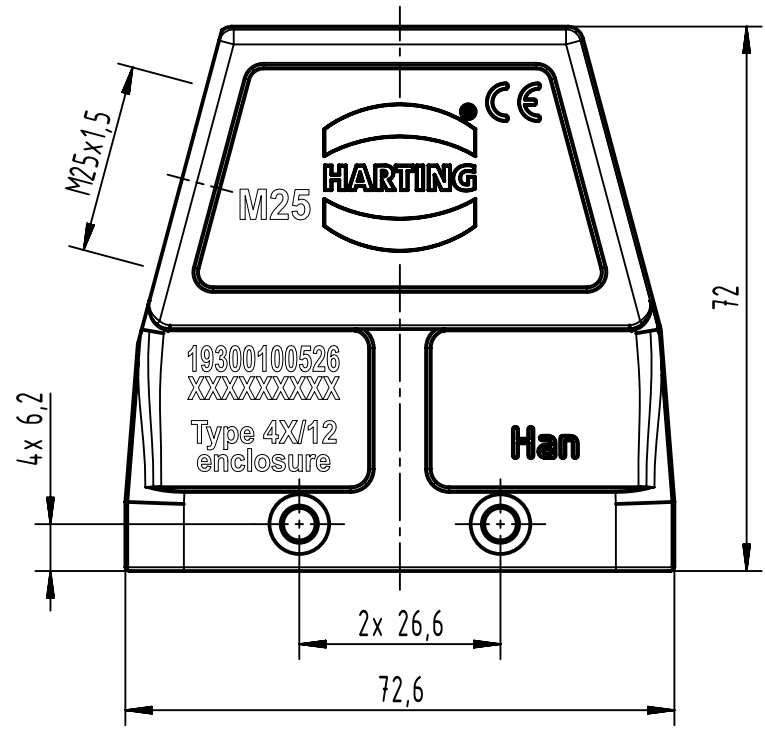

1 2 3 4 5 6

A

B

C

D

All Dimensions in mm Original Size DIN A4		Scale 1:1		Free size tol.		Ref.	
All rights reserved Department EL PD		Created by MEYERLE		Inspected by GERB		Standardisation	
HARTING D-32339 Espelkamp		Title Han B Hood Side Entry HC 4 Pegs M25				Date 2021-10-18 State Final Release	
		Type TB Number 19 30 010 0526				Doc-Key / ECM-Nr. 100232928/UGD/000/F 500000204.081	
						Rev. F Page 1/1	