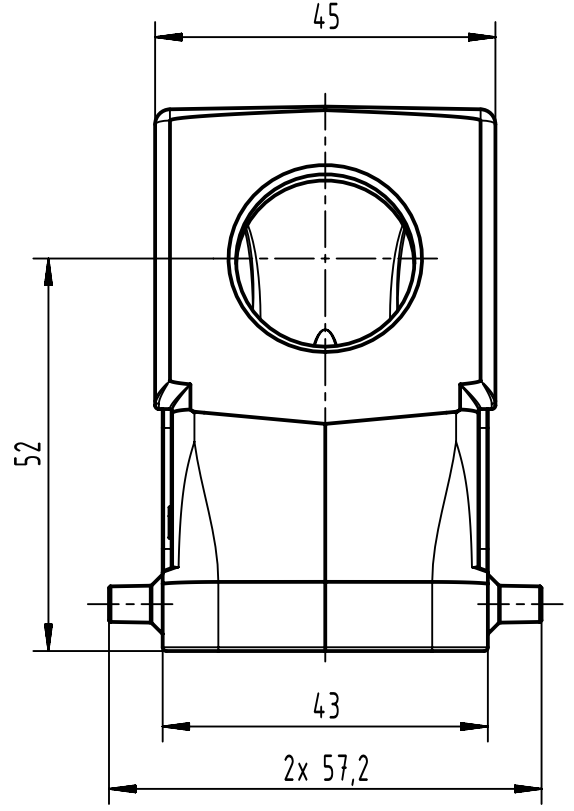

1 2 3 4 5 6

A

B

C

D

All Dimensions in mm Original Size DIN A4		Scale 1:1		Free size tol.		Ref.	
All rights reserved Department EL PD		Created by MEYERLE		Inspected by GERB		Standardisation	
HARTING D-32339 Espelkamp		Title Han B Hood Side Entry HC 4 Pegs M25				Date 2021-10-18 State Final Release	
		Type TB Number 19 30 010 0526				Doc-Key / ECM-Nr. 100232928/UGD/000/F 500000204.081	
						Rev. F Page 1/1	