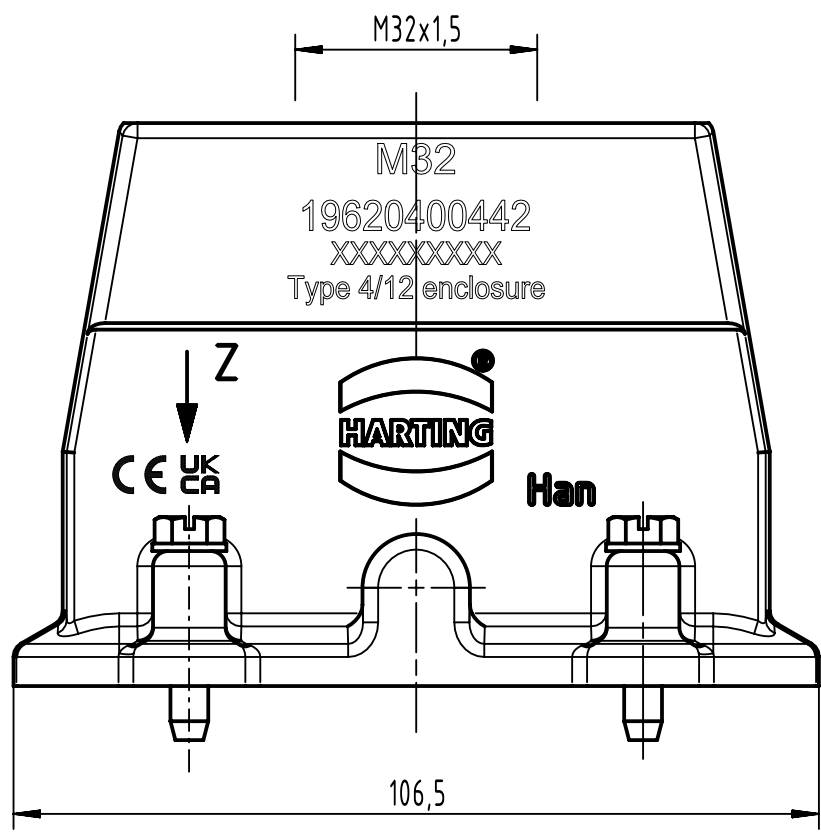

A

B

C

D

Z (2:1)

	All rights reserved		Created by HELLMANN		Inspected by GERB		Standardisation		Date 2023-05-26		State Final Release	
	Department EL PD		Title Han EMC 40 Hood Top Entry M32		Number 19 62 040 0442		Doc-Key / ECM-Nr. 100200787/UGD/002/C 500000244804		Rev. C		Page 1/1	
 All Dimensions in mm Original Size DIN A4			Scale 1:1		Free size tol.		Ref.		Sub.			
			HARTING			D-32339 Espelkamp						