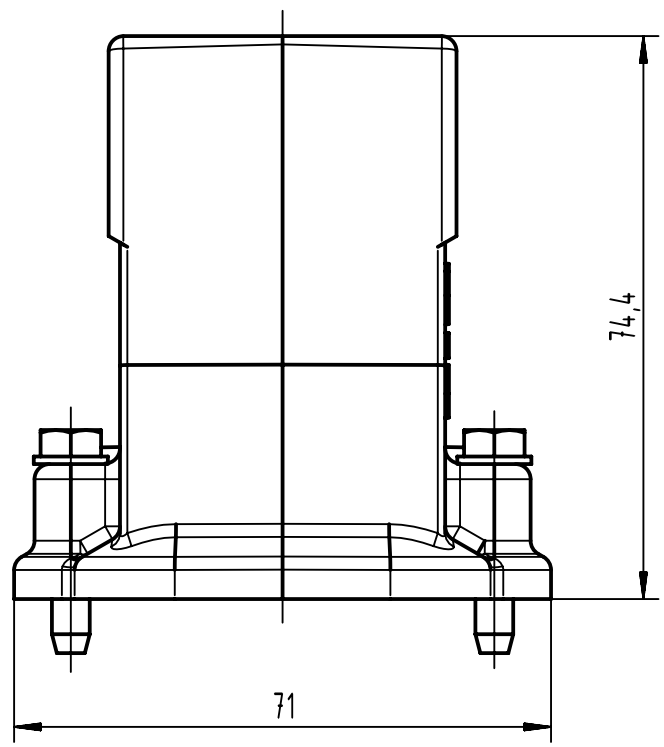

A

B

C

D

Z (2:1)

	All rights reserved		Created by HELLMANN		Inspected by GERB		Standardisation		Date 2023-05-26		State Final Release	
	Department EL PD		Title Han EMC 40 Hood Top Entry M32		Number 19 62 040 0442		Doc-Key / ECM-Nr. 100200787/UGD/002/C 500000244804		Rev. C		Page 1/1	
 All Dimensions in mm Original Size DIN A4			Scale 1:1		Free size tol.		Ref.		Sub.			
			HARTING			D-32339 Espelkamp						