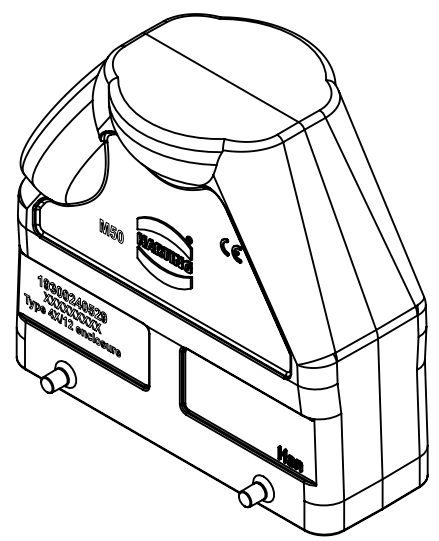

1 2 3 4 5 6

A

B

C

D

	All Dimensions in mm Original Size DIN A4		Scale 1:2	Free size tol.		Ref.		
						Sub.		
	All rights reserved		Created by MEYERLE	Inspected by GERB	Standardisation	Date 2021-10-06	State Final Release	
	Department EL PD		Title Han 24B side entry hood HC M50 (30°)				Doc-Key / ECM-Nr. 100177916/UGD/004/E 500000201450	
HARTING D-32339 Espelkamp			Type TB	Number 19 30 024 0529			Rev. E	Page 1/1