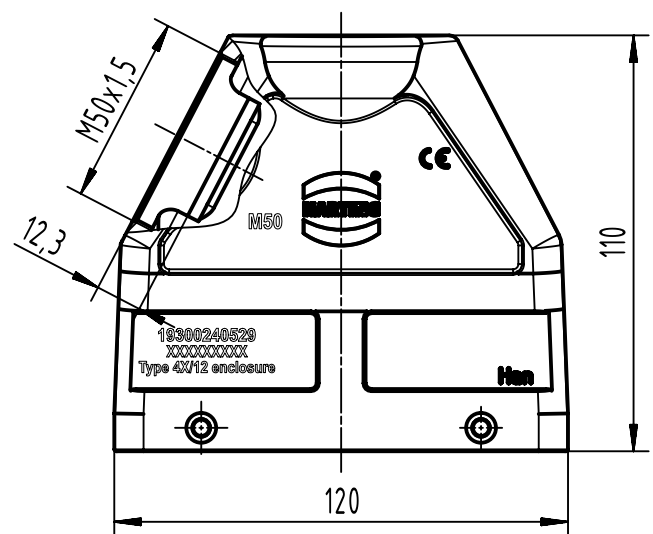

1 2 3 4 5 6

A

B

C

D

	All Dimensions in mm Original Size DIN A4		Scale 1:2	Free size tol.		Ref.		
						Sub.		
	All rights reserved		Created by MEYERLE	Inspected by GERB	Standardisation	Date 2021-10-06	State Final Release	
	Department EL PD		Title Han 24B side entry hood HC M50 (30°)				Doc-Key / ECM-Nr. 100177916/UGD/004/E 500000201450	
HARTING D-32339 Espelkamp			Type TB	Number 19 30 024 0529			Rev. E	Page 1/1