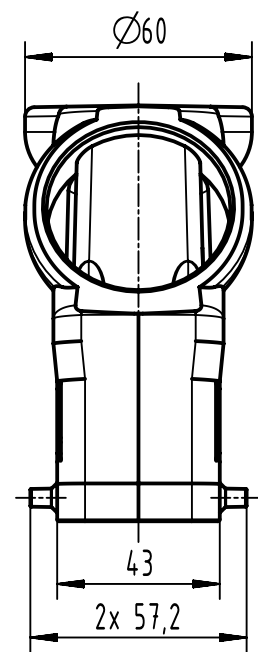

1 2 3 4 5 6

A

B

C

D

	All Dimensions in mm Original Size DIN A4		Scale 1:2	Free size tol.		Ref.		
						Sub.		
	All rights reserved		Created by MEYERLE	Inspected by GERB	Standardisation	Date 2021-10-06	State Final Release	
	Department EL PD		Title Han 24B side entry hood HC M50 (30°)				Doc-Key / ECM-Nr. 100177916/UGD/004/E 500000201450	
HARTING D-32339 Espelkamp			Type TB	Number 19 30 024 0529			Rev. E	Page 1/1