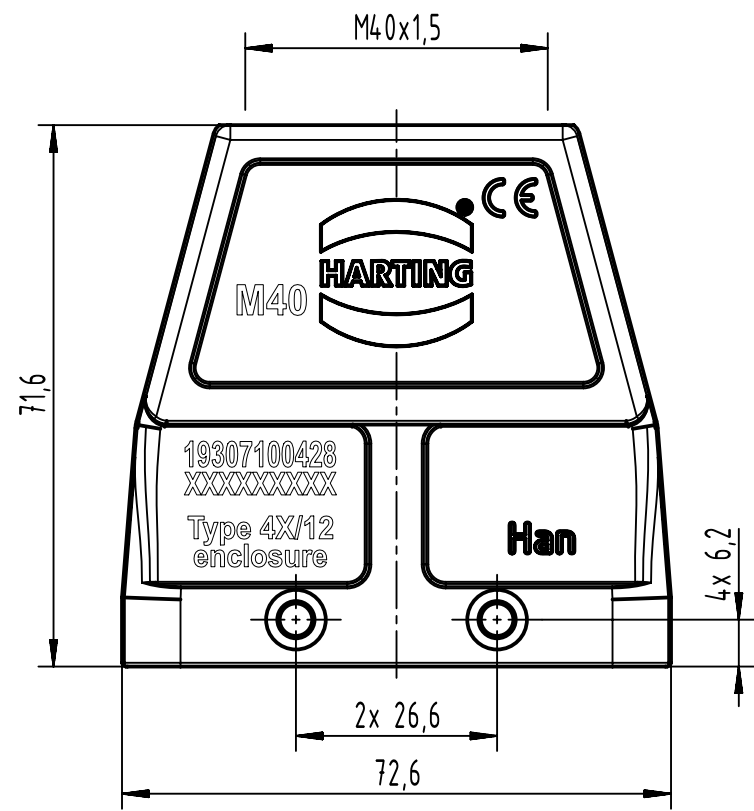

1 2 3 4 5 6

A

B

C

D

	All Dimensions in mm Original Size DIN A4		Scale 1:1	Free size tol.		Ref.
						Sub.
	All rights reserved		Created by HELLMANN	Inspected by GERB	Standardisation	Date 2021-11-02
	Department EL PD		Title Han 10B-HTE-HC-f. DL-M40-black			State Final Release
HARTING D-32339 Espelkamp			Type TB	Number 19 30 710 0428		Doc-Key / ECM-Nr. 100911959/UGD/004/B 500000204.048
					Rev. B	Page 1/1