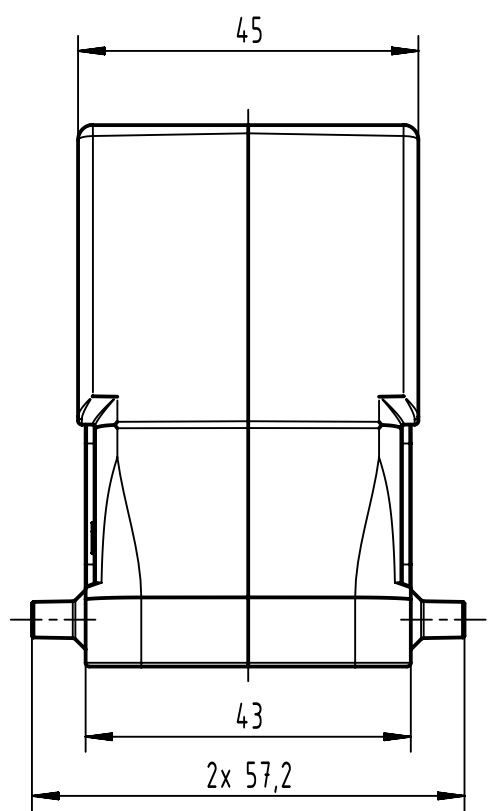

1 2 3 4 5 6

A

B

C

D

	All Dimensions in mm Original Size DIN A4		Scale 1:1	Free size tol.		Ref.
						Sub.
	All rights reserved		Created by HELLMANN	Inspected by GERB	Standardisation	Date 2021-11-02
	Department EL PD		Title Han 10B-HTE-HC-f. DL-M40-black			State Final Release
HARTING D-32339 Espelkamp			Type TB	Number 19 30 710 0428		Doc-Key / ECM-Nr. 100911959/UGD/004/B 500000204.048
					Rev. B	Page 1/1