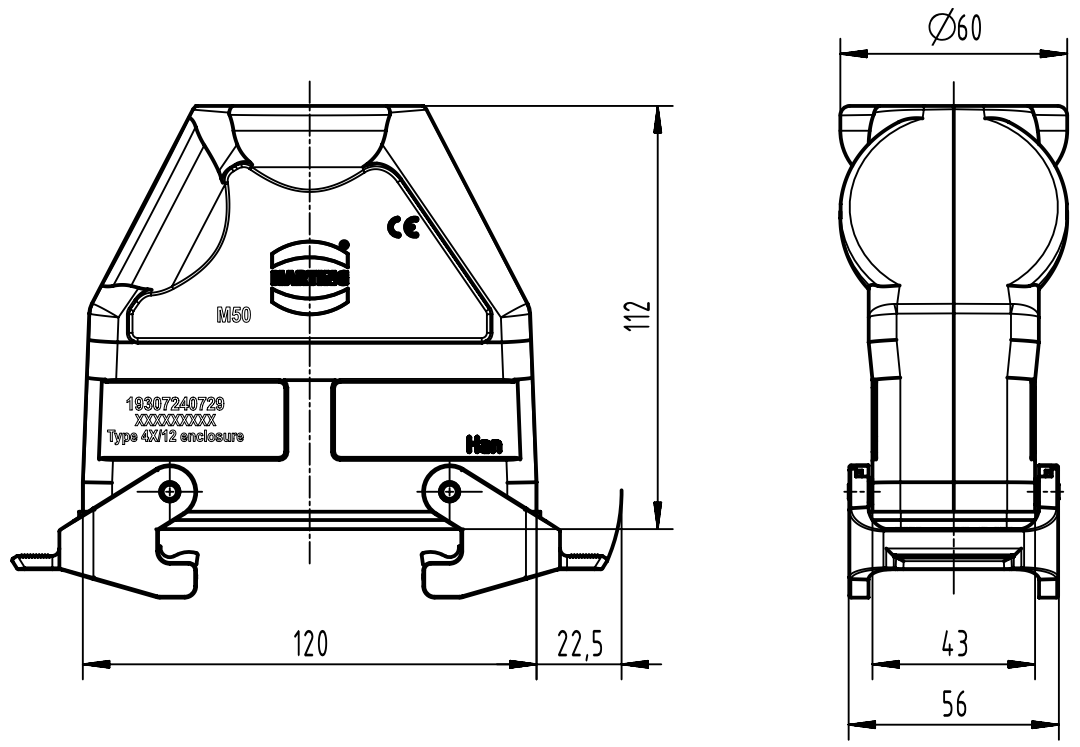

1 2 3 4 5 6

A

B

C

D

	All Dimensions in mm Original Size DIN A4		Scale 1:2	Free size tol.		Ref.
						Sub.
	All rights reserved		Created by HELLMANN	Inspected by GERB	Standardisation	Date 2021-10-04
	Department EL PD					State Final Release
HARTING			Title Han 24B Hood coupler HC M50 black 2lever			Doc-Key / ECM-Nr. 100177883/UGD/004/E 500000201393
D-32339 Espelkamp			Type TB	Number 19 30 724 0729		
						Page 1/1