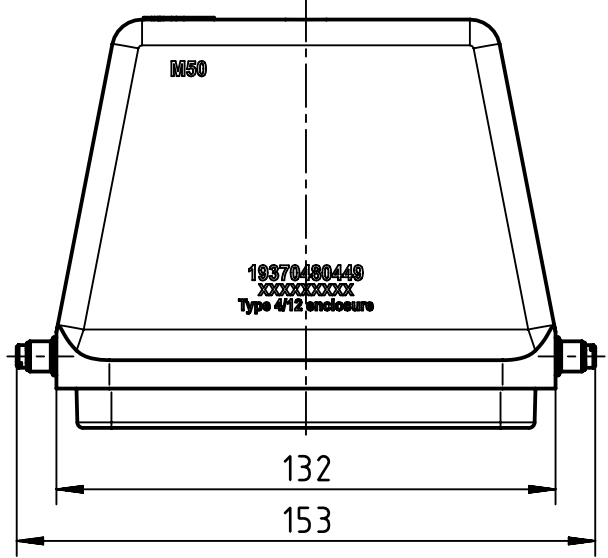

1 2 3 4 5 6

A  
B  
C  
D

	All rights reserved		Scale 1:2		Free size tol.		Ref.	
	Department EL PD - DE		Created by RULLKOETTER	Inspected by NICHTERLEIN	Standardisation SCHMIDTM	Date 2015-12-16	State Final Release	
HARTING Electric GmbH & Co. KG D-32339 Espelkamp			Title Han 48M-gg-M50				Doc-Key / ECM-Nr. 100173598/UGD/004/B 500000098066	
			Type TB	Number 19 37 048 0449			Rev. B	Page 1/1