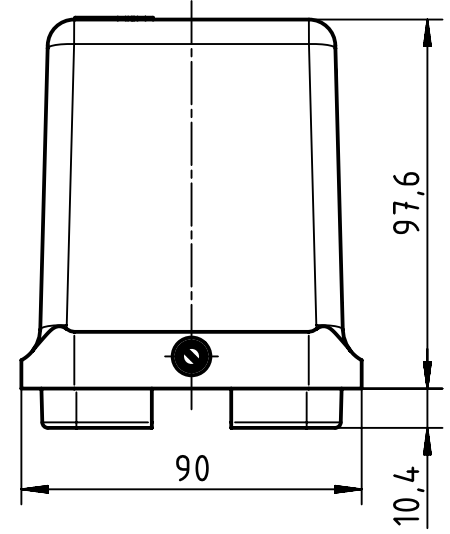

1 2 3 4 5 6

A  
B  
C  
D

	All rights reserved		Scale 1:2		Free size tol.		Ref.	
	Department EL PD - DE		Created by RULLKOETTER	Inspected by NICHTERLEIN	Standardisation SCHMIDTM	Date 2015-12-16	State Final Release	
HARTING Electric GmbH & Co. KG D-32339 Espelkamp			Title Han 48M-gg-M50				Doc-Key / ECM-Nr. 100173598/UGD/004/B 500000098066	
			Type TB	Number 19 37 048 0449			Rev. B	Page 1/1