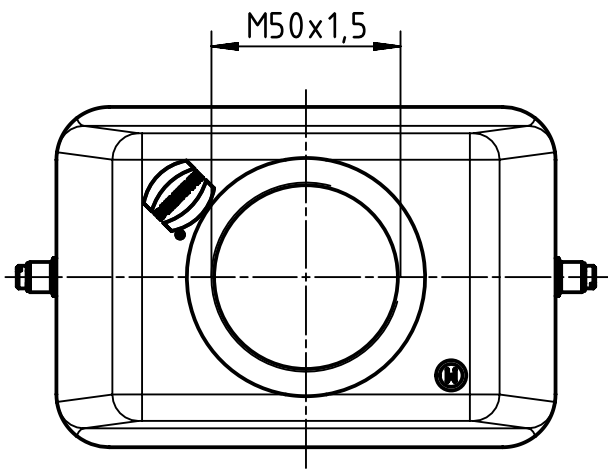

1 2 3 4 5 6

A  
B  
C  
D

	All rights reserved		Scale 1:2		Free size tol.		Ref.	
	Department EL PD - DE		Created by RULLKOETTER	Inspected by NICHTERLEIN	Standardisation SCHMIDTM	Date 2015-12-16	State Final Release	
HARTING Electric GmbH & Co. KG D-32339 Espelkamp			Title Han 48M-gg-M50				Doc-Key / ECM-Nr. 100173598/UGD/004/B 500000098066	
			Type TB	Number 19 37 048 0449			Rev. B	Page 1/1