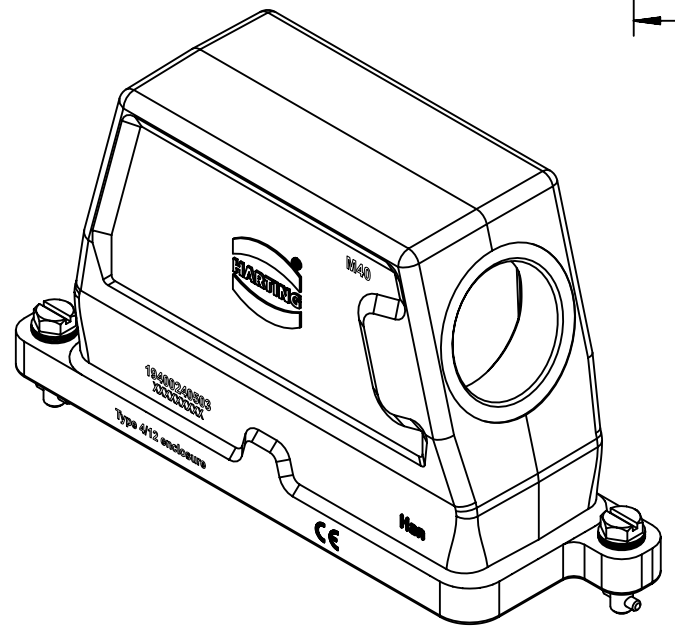

1 2 3 4 5 6

A

B

C

D

	All Dimensions in mm Original Size DIN A4		Scale 1:2	Free size tol.		Ref.		
						Sub.		
	All rights reserved		Created by SPRENB	Inspected by GERB	Standardisation 302077	Date 2020-12-09	State Final Release	
	Department EL PD		Title Han 24HPR-gs-KV-M40				Doc-Key / ECM-Nr. 100172277/UGD/004/B 500000183544	
HARTING D-32339 Espelkamp			Type TB	Number 19 40 024 0503			Rev. B	Page 1/1