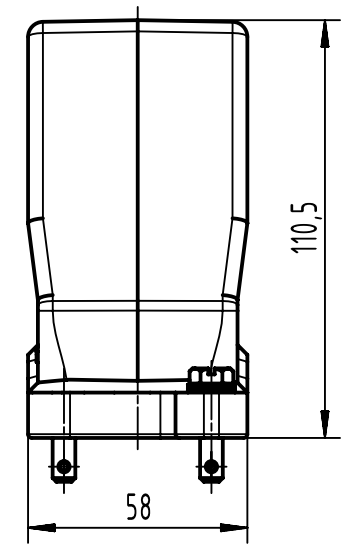

1 2 3 4 5 6

A

B

C

D

	All Dimensions in mm Original Size DIN A4		Scale 1:2	Free size tol.		Ref.		
						Sub.		
	All rights reserved		Created by SPRENB	Inspected by GERB	Standardisation 302077	Date 2020-12-09	State Final Release	
	Department EL PD		Title Han 24HPR-gs-KV-M40				Doc-Key / ECM-Nr. 100172277/UGD/004/B 500000183544	
HARTING D-32339 Espelkamp			Type TB	Number 19 40 024 0503			Rev. B	Page 1/1