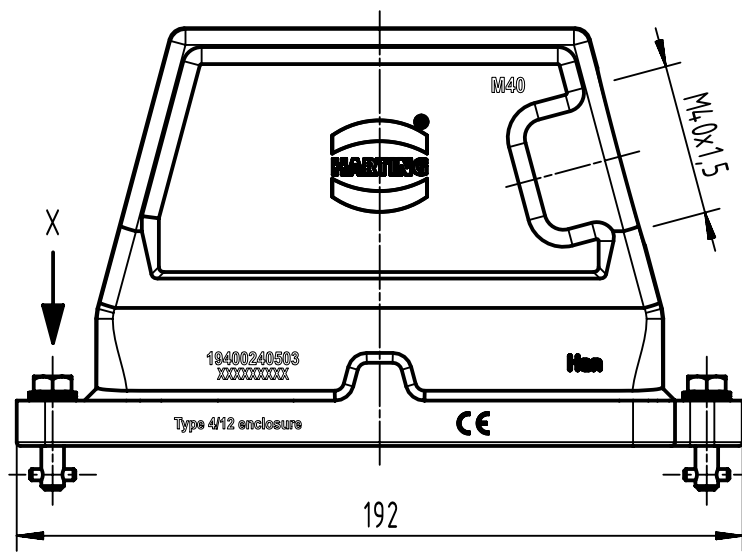

1 2 3 4 5 6

A

B

C

D

	All Dimensions in mm Original Size DIN A4		Scale 1:2	Free size tol.		Ref.		
						Sub.		
	All rights reserved		Created by SPRENB	Inspected by GERB	Standardisation 302077	Date 2020-12-09	State Final Release	
	Department EL PD		Title Han 24HPR-gs-KV-M40				Doc-Key / ECM-Nr. 100172277/UGD/004/B 500000183544	
HARTING D-32339 Espelkamp			Type TB	Number 19 40 024 0503			Rev. B	Page 1/1