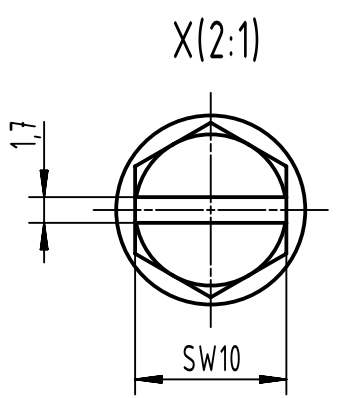

1 2 3 4 5 6

A

B

C

D

	All Dimensions in mm Original Size DIN A4		Scale 1:2	Free size tol.		Ref.		
						Sub.		
	All rights reserved		Created by SPRENB	Inspected by GERB	Standardisation 302077	Date 2020-12-09	State Final Release	
	Department EL PD		Title Han 24HPR-gs-KV-M40				Doc-Key / ECM-Nr. 100172277/UGD/004/B 500000183544	
HARTING D-32339 Espelkamp			Type TB	Number 19 40 024 0503			Rev. B	Page 1/1