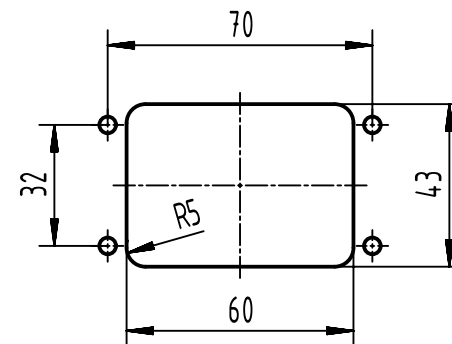

panel cut out
for assembly from
the inner side of cabinet

	All Dimensions in mm Original Size DIN A4		Scale 1:2	Free size tol.		Ref.	
						Sub.	
	All rights reserved		Created by SPRENB	Inspected by HERBRECHTSME	Standardisation	Date 2023-06-02	
	Department EL PD					State Final Release	
HARTING			Title Han-Eco 6B Outd-HBM/RA-with SL			Doc-Key / ECM-Nr. 100767887/UGD/001/C 500000244065	
D-32339 Espelkamp			Type TB	Number 19 43 206 0330			
						Rev. C	Page 1/1