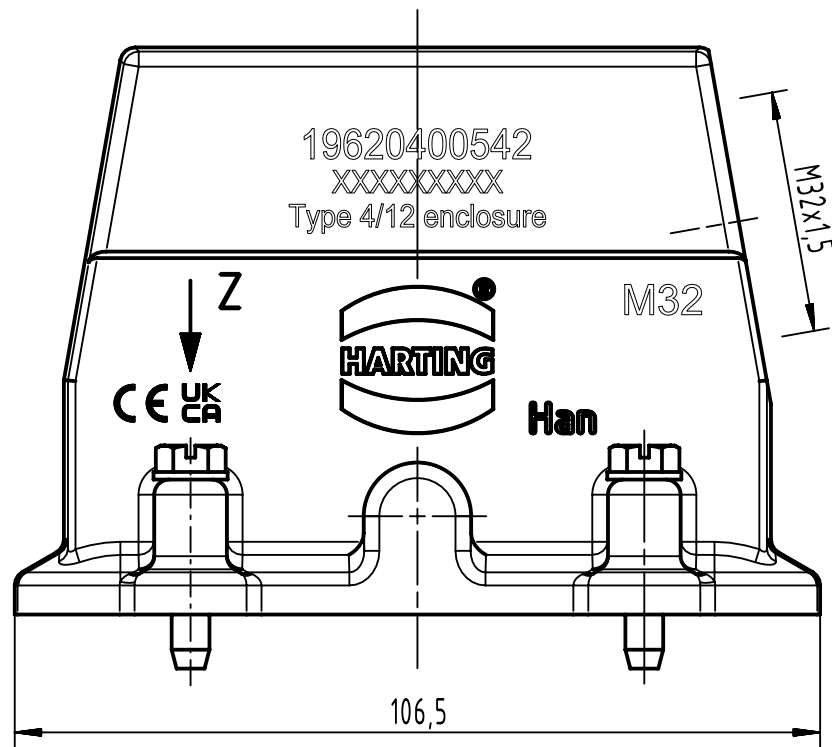

1 2 3 4 5 6

A
B
C
D

Z (2:1)

	All rights reserved Department EL PD	All Dimensions in mm Original Size DIN A4		Scale 1:1	Free size tol.	Ref.
		Created by HELLMANN	Inspected by GERB	Standardisation	Date 2023-05-26	State Final Release
HARTING D-32339 Espelkamp		Title Han EMC 40 Hood Side Entry M32			Doc-Key / ECM-Nr. 100202798/UGD/002/C 500000244804	
		Type TB	Number 19 62 040 0542		Rev. C	Page 1/1