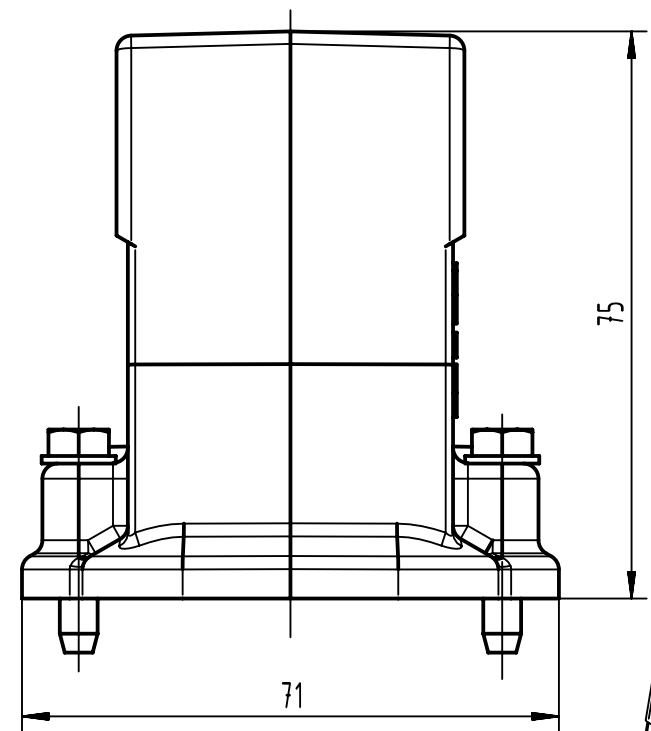

1 2 3 4 5 6

A
B
C
D

Z (2:1)

	All rights reserved Department EL PD	All Dimensions in mm Original Size DIN A4		Scale 1:1	Free size tol.	Ref.
		Created by HELLMANN	Inspected by GERB	Standardisation	Date 2023-05-26	State Final Release
HARTING D-32339 Espelkamp		Title Han EMC 40 Hood Side Entry M32			Doc-Key / ECM-Nr. 100202798/UGD/002/C 500000244804	
		Type TB	Number 19 62 040 0542		Rev. C	Page 1/1