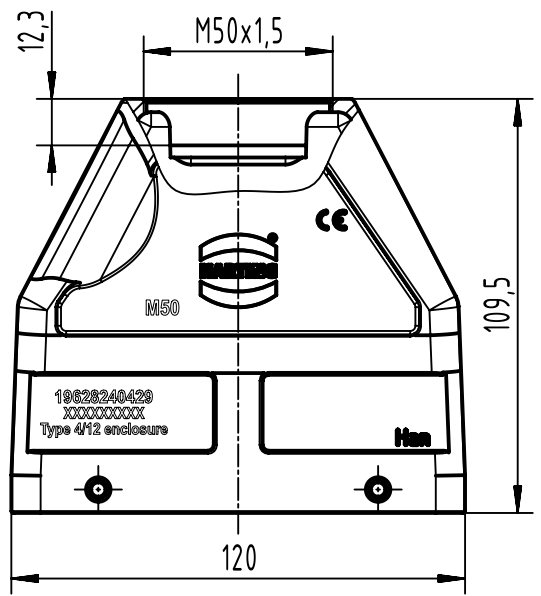

A

B

C

D

	All Dimensions in mm Original Size DIN A4		Scale 1:2	Free size tol.		Ref.		
						Sub.		
	All rights reserved		Created by HELLMANN	Inspected by GERB	Standardisation	Date 2021-10-04	State Final Release	
	Department EL PD		Title Han 24EMC/B-HTE-M50 (HT)				Doc-Key / ECM-Nr. 100194454/UGD/003/F 500000201393	
HARTING D-32339 Espelkamp			Type TB	Number 19 62 824 0429			Rev. F	Page 1/1