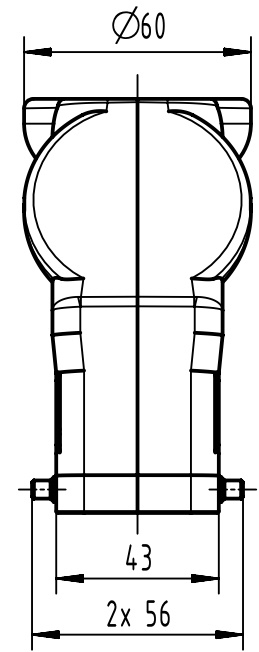

A

B

C

D

	All Dimensions in mm Original Size DIN A4		Scale 1:2	Free size tol.		Ref.		
						Sub.		
	All rights reserved		Created by HELLMANN	Inspected by GERB	Standardisation	Date 2021-10-04	State Final Release	
	Department EL PD		Title Han 24EMC/B-HTE-M50 (HT)				Doc-Key / ECM-Nr. 100194454/UGD/003/F 500000201393	
HARTING D-32339 Espelkamp			Type TB	Number 19 62 824 0429			Rev. F	Page 1/1