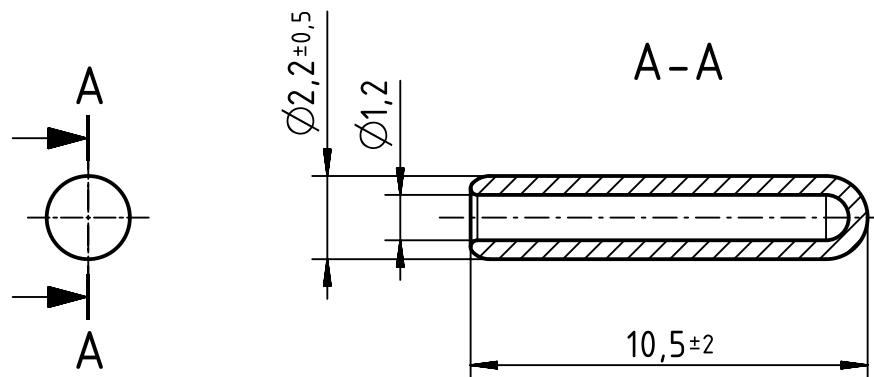

1 2 3 4 5 6

A

B

C

D

Material: soft PVC, colour: red  
 limiting temperature -10°C ... +60°C

	All rights reserved Department EL PD - DE	All Dimensions in mm Original Size DIN A4		Scale 5:1	Free size tol.		Ref.	
		HARTING Electric GmbH & Co. KG D-32339 Espelkamp		Created by HOLLERT	Inspected by RIEPE	Standardisation RUETERA	Date 2017-10-23	State Final Release
Title Protection cap LC male contact red							Doc-Key / ECM-Nr. 100727878/UGD/001/D 5000001224.80	
Type TB				Number 20 80 000 1080			Rev. D	Page 1/1