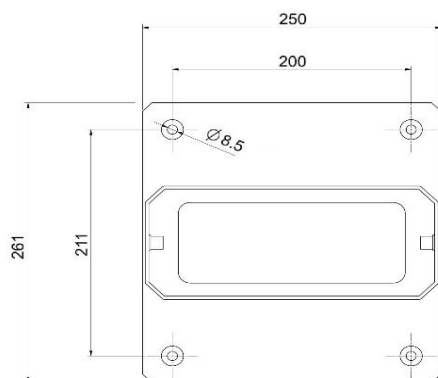

## 208.AP15

Base for direct fixing in galvanised steel bronze / steel color

for Wall Box BE-W pedestal mounting pole (Usable only with 208.AP13 - 208.AP14 - 208.AP17 - 208.AP18)

## 208.AP16

Base for anchor fixing in galvanised steel

for Wall Box BE-W pedestal mounting pole (Usable only with 208.AP13 - 208.AP14 - 208.AP17 - 208.AP18)