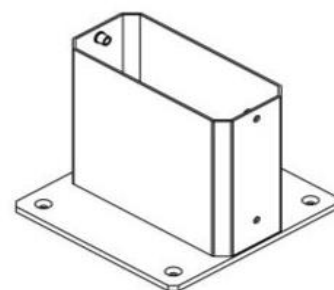

## 208.AP15

Base for direct fixing in galvanised steel bronze / steel color

for Wall Box BE-W pedestal mounting pole (Usable only with 208.AP13 - 208.AP14 - 208.AP17 - 208.AP18)

## 208.AP16

Base for anchor fixing in galvanised steel

for Wall Box BE-W pedestal mounting pole (Usable only with 208.AP13 - 208.AP14 - 208.AP17 - 208.AP18)