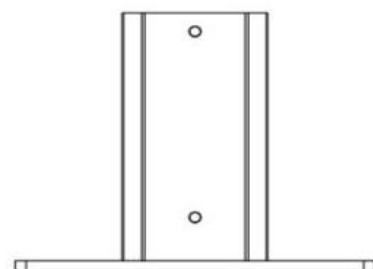

## 208.AP15

Base for direct fixing in galvanised steel bronze / steel color

for Wall Box BE-W pedestal mounting pole (Usable only with 208.AP13 - 208.AP14 - 208.AP17 - 208.AP18)

## 208.AP16

Base for anchor fixing in galvanised steel

for Wall Box BE-W pedestal mounting pole (Usable only with 208.AP13 - 208.AP14 - 208.AP17 - 208.AP18)